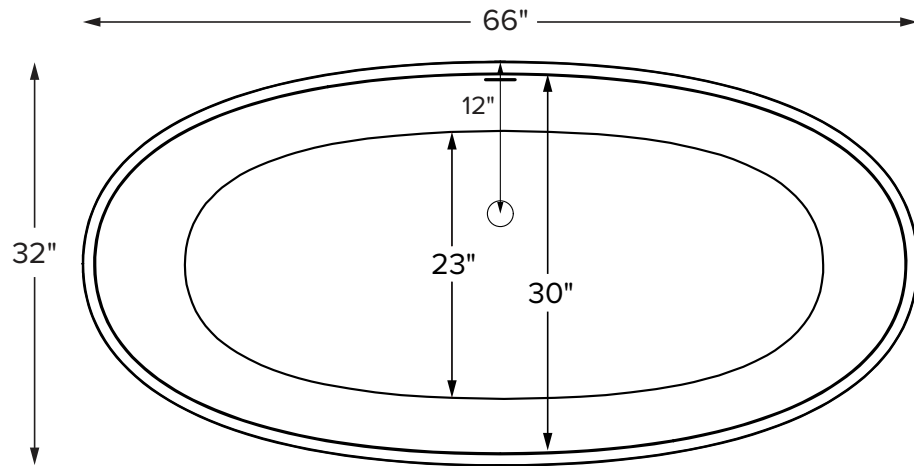

Features an integrated overflow

MODEL 416
66" x 32" x 24"
FREESTANDING 98 gal to overflow
Mineral Composite
289 lbs / 131 kg soaker
Filling this tub to the maximum may require an above average size or dedicated water heater.