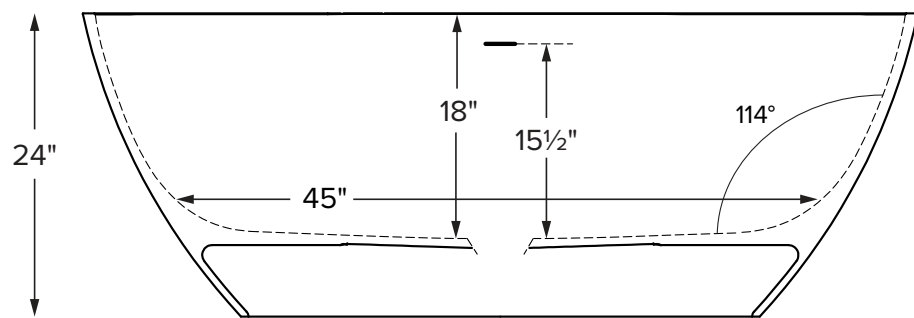

Features an integrated overflow

MODEL 416
66" x 32" x 24"
FREESTANDING 98 gal to overflow
Mineral Composite
289 lbs / 131 kg soaker
Filling this tub to the maximum may require an above average size or dedicated water heater.

• Before discarding tub packaging, check for accessories that may be packaged inside.
• All product measurements are ±1/2".
• Specifications and configurations are subject to change without notice.
• Measurements herein supersede all others published prior to publication date below.