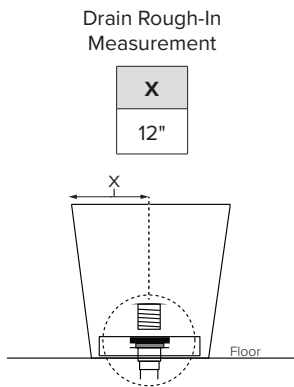

Features an integrated overflow

MODEL 416
66" x 32" x 24"
FREESTANDING 98 gal to overflow
Mineral Composite
289 lbs / 131 kg soaker
Filling this tub to the maximum may require an above average size or dedicated water heater.

• Before discarding tub packaging, check for accessories that may be packaged inside.
• All product measurements are ±1/2".
• Specifications and configurations are subject to change without notice.
• Measurements herein supersede all others published prior to publication date below.

Inside view of tub