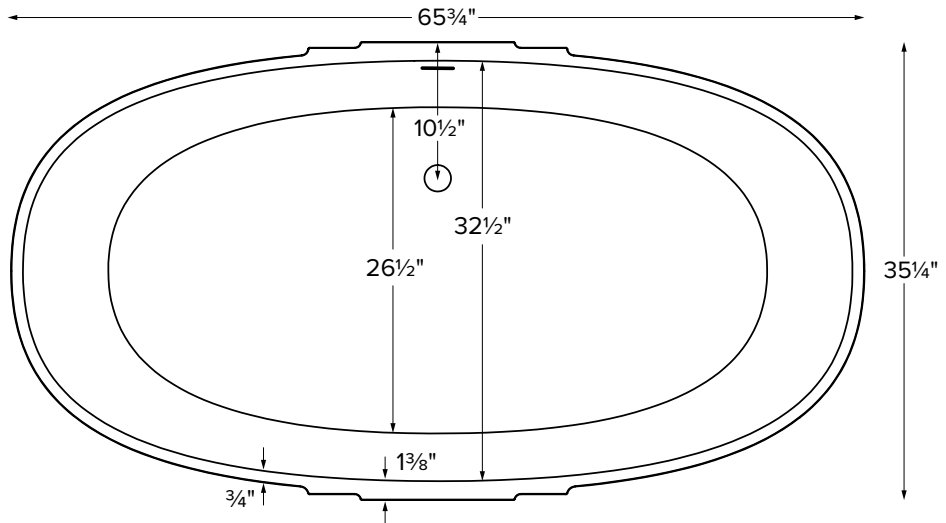

Features an integrated overflow

MODEL 414
65.75" x 35.25" x 21.75"
FREESTANDING 85 gal to overflow
<b>Mineral Composite</b>
262 lbs / 119 kg soaker
Filling this tub to the maximum may require an above average size or dedicated water heater.

Drain Rough-In Measurement

• Before discarding tub packaging, check for accessories that may be packaged inside.  
• All product measurements are ±1/2".  
• Specifications and configurations are subject to change without notice.  
• Measurements herein supersede all others published prior to publication date below.

Inside view of tub