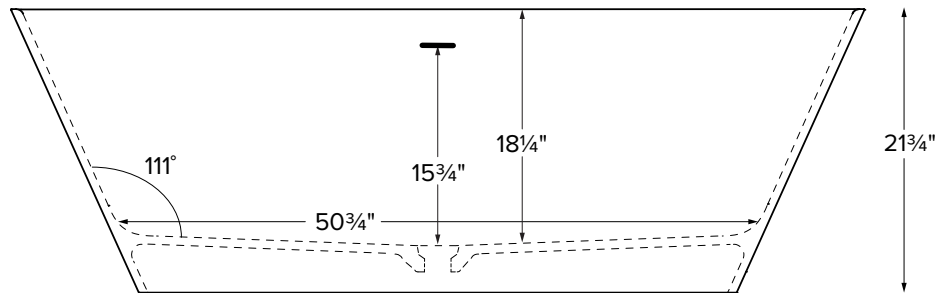

Features an integrated overflow

MODEL 414
65.75" x 35.25" x 21.75"
FREESTANDING 85 gal to overflow
<b>Mineral Composite</b>
262 lbs / 119 kg soaker
Filling this tub to the maximum may require an above average size or dedicated water heater.

Drain Rough-In Measurement

• Before discarding tub packaging, check for accessories that may be packaged inside.  
• All product measurements are ±1/2".  
• Specifications and configurations are subject to change without notice.  
• Measurements herein supersede all others published prior to publication date below.