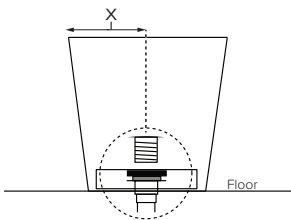

Features an integrated overflow

MODEL 414
65.75" x 35.25" x 21.75"
FREESTANDING 85 gal to overflow
<b>Mineral Composite</b>
262 lbs / 119 kg soaker
Filling this tub to the maximum may require an above average size or dedicated water heater.

Drain Rough-In Measurement

• Before discarding tub packaging, check for accessories that may be packaged inside.  
• All product measurements are ±1/2".  
• Specifications and configurations are subject to change without notice.  
• Measurements herein supersede all others published prior to publication date below.

Inside view of tub