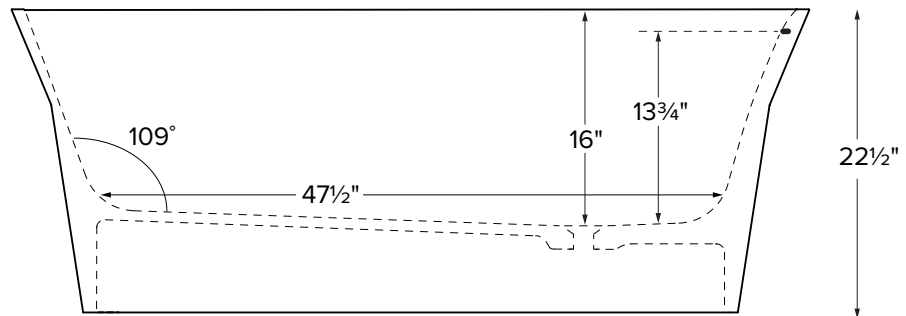

ELECTRICAL COMPONENTS & SPECIFICATIONS

Required Electrical Service - 110 Volt

Hydrotherapy Package	Components Included	GFCI
Air Massage	heated blower	1-15 amp

Electrical requirements may change with the addition of optional therapy components.
See specific option details or installation information.
CSA Certified C/US; B45.5/IAPMO ANSI Z124.1 and ANSI 112.19.7

See the Installation & Operation Manual for more details.
MTI's Customer Service: Monday-Friday 8am-6pm EST
800-783-8827 or service@mtibaths.com

ORDERING AND INSTALLATION

- Before ordering or installing, please consider future access to equipment.
- Integrated overflow with toe tap drain included.
- Air baths require job site preparations for remote mounting the blower and required check valve. Check valve must be installed higher than the rim of the tub.
- Waterproof remote control included. Keypad is shipped loose and may be mounted nearby.
- Faucet valves cannot be installed on this tub model.

- Before discarding tub packaging, check for accessories that may be packaged inside.
- All product measurements are $\pm 1/2"$.
- Specifications and configurations are subject to change without notice.
- Measurements herein supersede all others published prior to publication date below.

CSA # MMCT- 411

©2024 by MTI Baths, Inc. Modification Rights Reserved