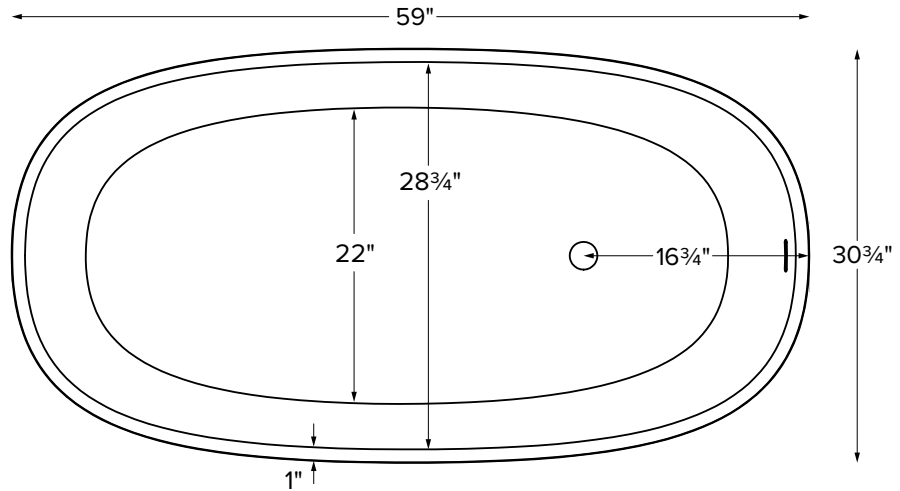

Features an integrated overflow

MODEL 411
59" x 30.75" x 22.5"
FREESTANDING 56 gal to overflow
Mineral Composite
345 lbs / 157 kg soaker
Filling this tub to the maximum may require an above average size or dedicated water heater.

- Before discarding tub packaging, check for accessories that may be packaged inside.
- All product measurements are $\pm 1/2"$.
- Specifications and configurations are subject to change without notice.
- Measurements herein supersede all others published prior to publication date below.

Inside view of tub