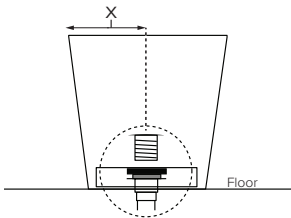

ELECTRICAL COMPONENTS & SPECIFICATIONS

Required Electrical Service - 110 Volt

Hydrotherapy Package	Components Included	GFCI
Air Massage	heated blower	1-15 amp

Electrical requirements may change with the addition of optional therapy components.
See specific option details or installation information.
CSA Certified C/US; B45.5/IAPMO ANSI Z124.1 and ANSI 112.19.7

See the Installation & Operation Manual for more details.
MTI's Customer Service: Monday-Friday 8am-6pm EST
800-783-8827 or service@mtibaths.com

ORDERING AND INSTALLATION

- Before ordering or installing, please consider future access to equipment.
- Integrated overflow with toe tap drain included.
- Air baths require job site preparations for remote mounting the blower and required check valve. Check valve must be installed higher than the rim of the tub.
- Waterproof remote control included. Keypad is shipped loose and may be mounted nearby.
- Faucet valves cannot be installed on this tub model.

- Before discarding tub packaging, check for accessories that may be packaged inside.
- All product measurements are $\pm 1/2"$.
- Specifications and configurations are subject to change without notice.
- Measurements herein supersede all others published prior to publication date below.

CSA # MMCT- 411

©2024 by MTI Baths, Inc. Modification Rights Reserved