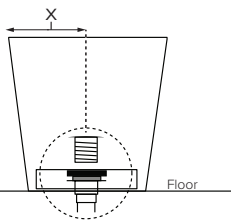

ELECTRICAL COMPONENTS & SPECIFICATIONS		
Required Electrical Service - 110 Volt		
Hydrotherapy Package	Components Included	GFCI
Air Massage	heated blower	1-15 amp
Electrical requirements may change with the addition of optional therapy components. See specific option details or installation information. CSA Certified C/US; B45.5/IAPMO ANSI Z124.1 and ANSI 112.19.7		

See the Installation & Operation Manual for more details.
MTI's Customer Service: Monday-Friday 8am-6pm EST
800-783-8827 or service@mtibaths.com

ORDERING AND INSTALLATION

- Before ordering or installing, please consider future access to equipment.
- Integrated overflow with toe tap drain included.
- Air baths require job site preparations for remote mounting the blower and required check valve. Check valve must be installed higher than the rim of the tub.
- Waterproof remote control included. Keypad is shipped loose and may be mounted nearby.
- Faucet valves cannot be installed on this tub model.

• Before discarding tub packaging, check for accessories that may be packaged inside.
• All product measurements are ±1/2".
• Specifications and configurations are subject to change without notice.
• Measurements herein supersede all others published prior to publication date below.