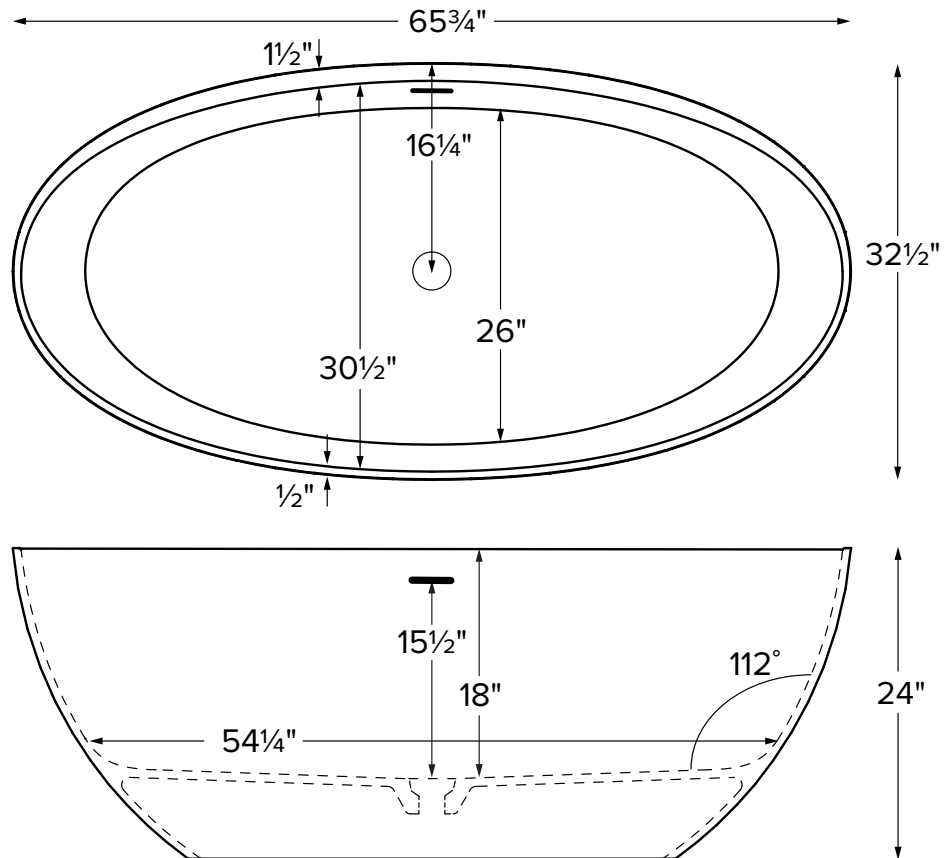

acquabella®

Tayla

Features an integrated overflow

MODEL 410
65.75" x 32.5" x 24"
FREESTANDING 82 gal to overflow
Mineral Composite
331 lbs / 150 kg soaker
Filling this tub to the maximum may require an above average size or dedicated water heater.

• Before discarding tub packaging, check for accessories that may be packaged inside.
 • All product measurements are ±1/2".
 • Specifications and configurations are subject to change without notice.
 • Measurements herein supersede all others published prior to publication date below.

Inside view of tub

Supplied Toe-Tap Drain with white Drain Topper