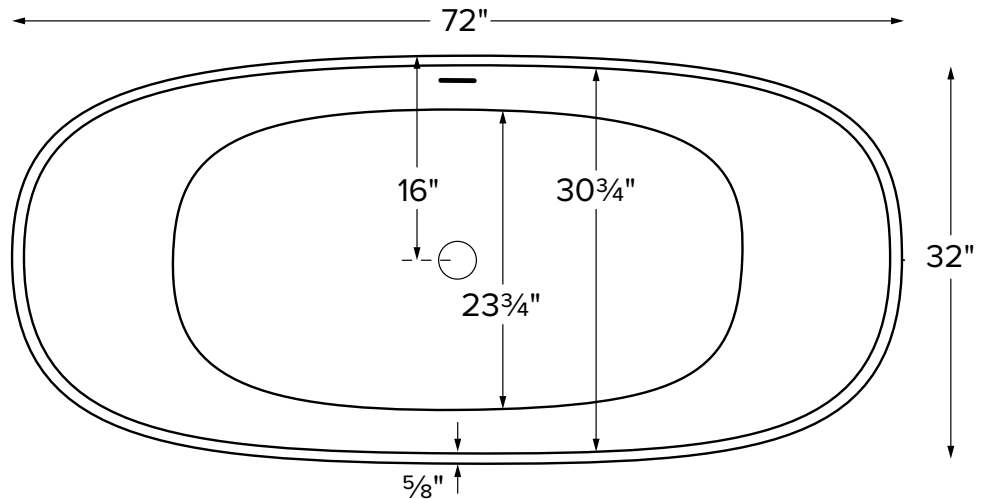

acquabella®

Maricela

Features an integrated overflow

MODEL 408
72" x 32" x 23.75"
FREESTANDING 72 gal to overflow
Mineral Composite
247 lbs / 112 kg soaker
Filling this tub to the maximum may require an above average size or dedicated water heater.

• Before discarding tub packaging, check for accessories that may be packaged inside.
 • All product measurements are ±1/2".
 • Specifications and configurations are subject to change without notice.
 • Measurements herein supersede all others published prior to publication date below.

Inside view of tub