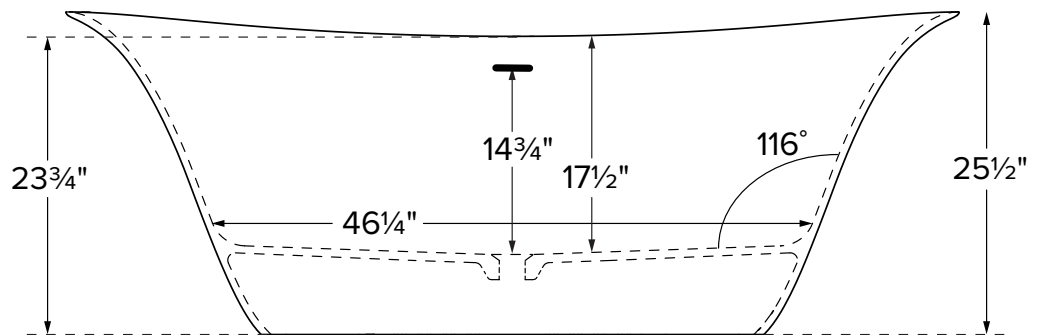

ELECTRICAL COMPONENTS & SPECIFICATIONS		
Required Electrical Service - 110 Volt		
Hydrotherapy Package	Components Included	GFCI
Air Massage	heated blower	1-15 amp
Electrical requirements may change with the addition of optional therapy components. See specific option details or installation information. CSA Certified C/US; B45.5/IAPMO ANSI Z124.1 and ANSI 112.19.7		

See the Installation & Operation Manual for more details.
MTI's Customer Service: Monday-Friday 8am-6pm EST
800-783-8827 or service@mtibaths.com

ORDERING AND INSTALLATION

- Before ordering or installing, please consider future access to equipment.
- Integrated overflow with toe tap drain included.
- Air baths require job site preparations for remote mounting the blower and required check valve. Check valve must be installed higher than the rim of the tub.
- Waterproof remote control included. Keypad is shipped loose and may be mounted nearby.
- Faucet valves cannot be installed on this tub model.

• Before discarding tub packaging, check for accessories that may be packaged inside.
• All product measurements are ±1/2".
• Specifications and configurations are subject to change without notice.
• Measurements herein supersede all others published prior to publication date below.

CSA # MMCT- 408

©2024 by MTI Baths, Inc. Modification Rights Reserved