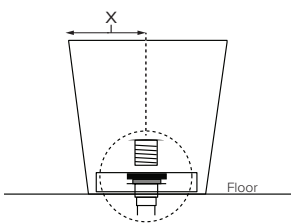

ELECTRICAL COMPONENTS & SPECIFICATIONS		
Required Electrical Service - 110 Volt		
Hydrotherapy Package	Components Included	GFCI
Air Massage	heated blower	1-15 amp
Electrical requirements may change with the addition of optional therapy components. See specific option details or installation information. CSA Certified C/US; B45.5/IAPMO ANSI Z124.1 and ANSI 112.19.7		

See the Installation & Operation Manual for more details.
MTI's Customer Service: Monday-Friday 8am-6pm EST
800-783-8827 or service@mtibaths.com

ORDERING AND INSTALLATION

- Before ordering or installing, please consider future access to equipment.
- Integrated overflow with toe tap drain included.
- Air baths require job site preparations for remote mounting the blower and required check valve. Check valve must be installed higher than the rim of the tub.
- Waterproof remote control included. Keypad is shipped loose and may be mounted nearby.
- Faucet valves cannot be installed on this tub model.

• Before discarding tub packaging, check for accessories that may be packaged inside.
• All product measurements are ±1/2".
• Specifications and configurations are subject to change without notice.
• Measurements herein supersede all others published prior to publication date below.

CSA # MMCT- 408

©2024 by MTI Baths, Inc. Modification Rights Reserved