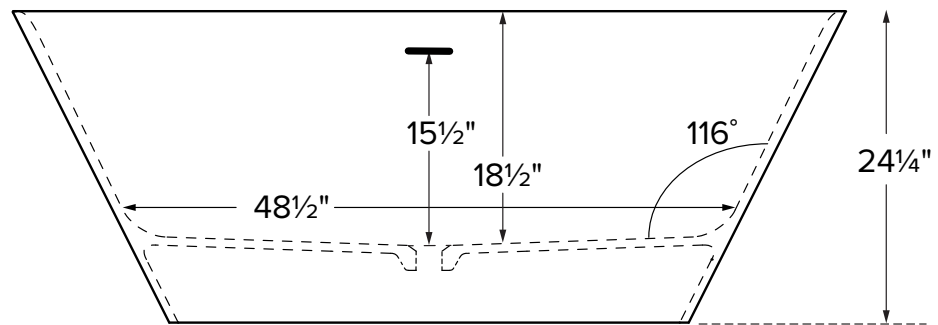

ELECTRICAL COMPONENTS & SPECIFICATIONS		
Required Electrical Service - 110 Volt		
Hydrotherapy Package	Components Included	GFCI
Air Massage	heated blower	1-15 amp
Electrical requirements may change with the addition of optional therapy components. See specific option details or installation information. CSA Certified C/US; B45.5/IAPMO ANSI Z124.1 and ANSI 112.19.7		

See the Installation & Operation Manual for more details.
MTI's Customer Service: Monday-Friday 8am-6pm EST
800-783-8827 or service@mtibaths.com

ORDERING AND INSTALLATION

- Before ordering or installing, please consider future access to equipment.
- Integrated overflow with toe tap drain included.
- Air baths require job site preparations for remote mounting the blower and required check valve. Check valve must be installed higher than the rim of the tub.
- Waterproof remote control included. Keypad is shipped loose and may be mounted nearby.
- Faucet valves cannot be installed on this tub model.

• Before discarding tub packaging, check for accessories that may be packaged inside.
• All product measurements are ±1/2".
• Specifications and configurations are subject to change without notice.
• Measurements herein supersede all others published prior to publication date below.