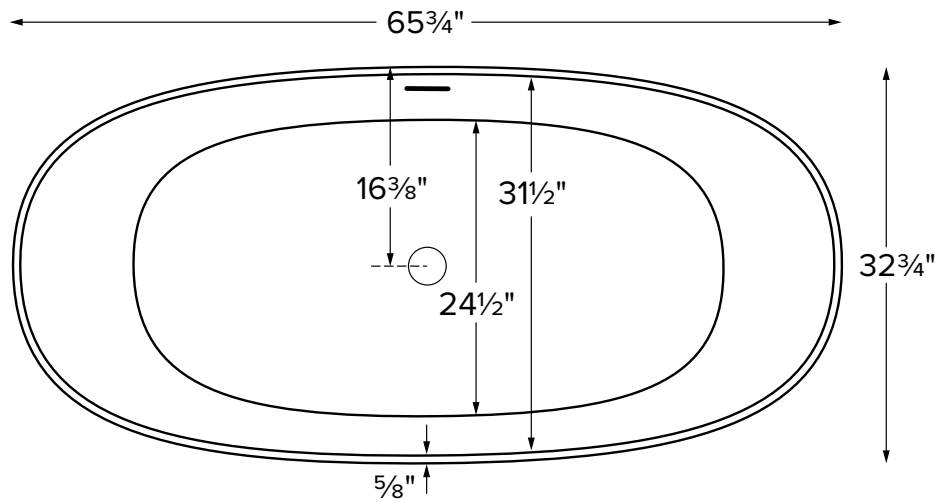

Features an integrated overflow

MODEL 407
65.75" x 32.75" x 24.25"
FREESTANDING 77 gal to overflow
<b>Mineral Composite</b>
292 lbs / 132 kg soaker
Filling this tub to the maximum may require an above average size or dedicated water heater.

• Before discarding tub packaging, check for accessories that may be packaged inside.  
 • All product measurements are ±1/2".  
 • Specifications and configurations are subject to change without notice.  
 • Measurements herein supersede all others published prior to publication date below.

Inside view of tub