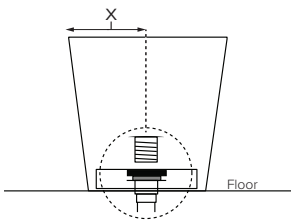

ELECTRICAL COMPONENTS & SPECIFICATIONS		
Required Electrical Service - 110 Volt		
Hydrotherapy Package	Components Included	GFCI
Air Massage	heated blower	1-15 amp
Electrical requirements may change with the addition of optional therapy components. See specific option details or installation information. CSA Certified C/US; B45.5/IAPMO ANSI Z124.1 and ANSI 112.19.7		

See the Installation & Operation Manual for more details.
MTI's Customer Service: Monday-Friday 8am-6pm EST
800-783-8827 or service@mtibaths.com

ORDERING AND INSTALLATION

- Before ordering or installing, please consider future access to equipment.
- Integrated overflow with toe tap drain included.
- Air baths require job site preparations for remote mounting the blower and required check valve. Check valve must be installed higher than the rim of the tub.
- Waterproof remote control included. Keypad is shipped loose and may be mounted nearby.
- Faucet valves cannot be installed on this tub model.

• Before discarding tub packaging, check for accessories that may be packaged inside.
• All product measurements are ±1/2".
• Specifications and configurations are subject to change without notice.
• Measurements herein supersede all others published prior to publication date below.