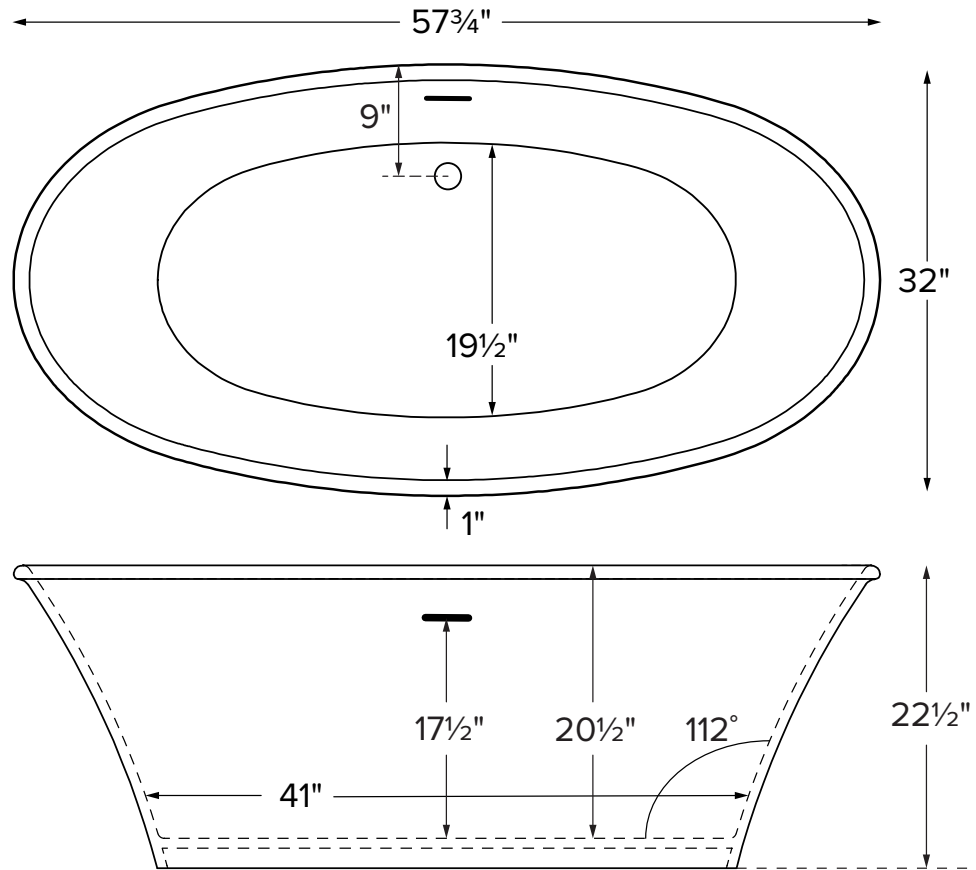

acquabella®

Charlotte 2

MODEL 405
57.75" x 32" x 22.5"
FREESTANDING 58 gal to overflow
<b>Mineral Composite</b>
140 lbs / 64 kg soaker
Filling this tub to the maximum may require an above average size or dedicated water heater.

• Before discarding tub packaging, check for accessories that may be packaged inside.  
• All product measurements are ±1/2".  
• Specifications and configurations are subject to change without notice.  
• Measurements herein supersede all others published prior to publication date below.

Inside view of tub