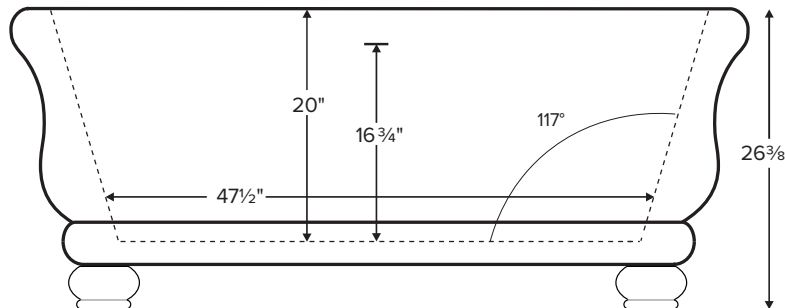

Designer Collection Tubs

Parisian® 2 with Bun Feet

MODEL 178C	
72" x 40" x 26.375"	
FREESTANDING 87 gal to overflow	
Acrylic CXL®	DoloMatte®
250 lbs / 113 kg	<SOAKER> 281 lbs / 127 kg
Filling this tub to the maximum may require an above average size or dedicated water heater.	

Back of tub designed to accommodate rear drain.

Drain Rough-In Measurement

Bottom view with frame for bun feet

ELECTRICAL COMPONENTS & SPECIFICATIONS

Available as Soaker only

CSA Certified C/US; ANSI Z124.1

See the Installation & Operation Manual for more details.
MTI's Customer Service: Monday-Friday 8am-6pm EST
800-783-8827 or service@mtibaths.com

- Before discarding tub packaging, check for accessories that may be packaged inside.
- All product measurements are ±1/2".
- Specifications and configurations are subject to change without notice.
- Measurements herein supersede all others published prior to publication date below.