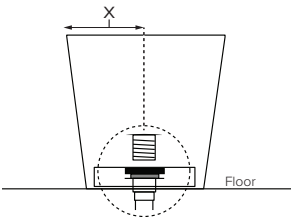

Designer Collection Tubs

Parisian® 2 with Bun Feet

MODEL 178C	
72" x 40" x 26.375"	
FREESTANDING 87 gal to overflow	
Acrylic CXL®	DoloMatte®
250 lbs / 113 kg	<SOAKER> 281 lbs / 127 kg
Filling this tub to the maximum may require an above average size or dedicated water heater.	

Back of tub designed to accommodate rear drain.

Drain Rough-In Measurement

Bottom view with frame for bun feet

ELECTRICAL COMPONENTS & SPECIFICATIONS

Available as Soaker only

CSA Certified C/US; ANSI Z124.1