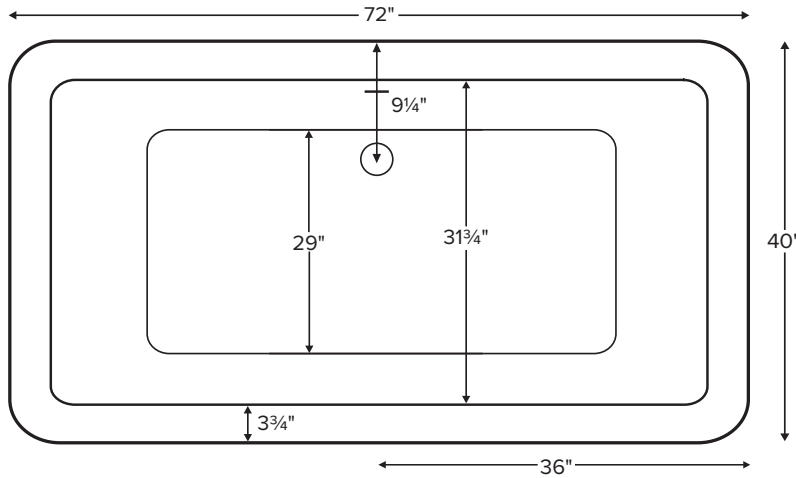

Designer Collection Tubs

Parisian® 2 with Bun Feet

MODEL 178C	
72" x 40" x 26.375"	
FREESTANDING 87 gal to overflow	
Acrylic CXL®	DoloMatte®
250 lbs / 113 kg	<SOAKER> 281 lbs / 127 kg
Filling this tub to the maximum may require an above average size or dedicated water heater.	

Back of tub designed to accommodate rear drain.

Drain Rough-In Measurement

Bottom view with frame for bun feet

ELECTRICAL COMPONENTS & SPECIFICATIONS

Available as Soaker only

CSA Certified C/US; ANSI Z124.1

See the Installation & Operation Manual for more details.
MTI's Customer Service: Monday-Friday 8am-6pm EST
800-783-8827 or service@mtibaths.com

- Before discarding tub packaging, check for accessories that may be packaged inside.
- All product measurements are ±1/2".
- Specifications and configurations are subject to change without notice.
- Measurements herein supersede all others published prior to publication date below.

Parisian® 2 with Bun Feet
MODEL 178C
72" x 40" x 26.375"

Hydrotherapy Packages	Package Contents	Acrylic CXL®		DoloMatte®	
		Part #	MSRP	Part #	MSRP
Soaker	Soaking bath - no jets; includes slotted integrated overflow and toe-tap drain kit in chrome finish, steel tub frame and bun feet. NOTE: Overall height with bun feet is 26¾".	S178C	\$12,855	S178CDM	\$13,595