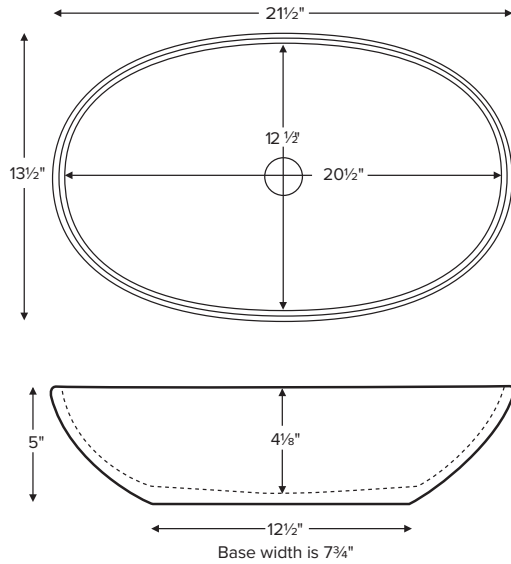

Alissa

vessel style rests on top of the vanity.

Cut-out for the drain installation required.

MODEL 716
21.5" x 13.5" x 5"
VESSEL STYLE
SculptureStone®
25 lbs / 11 kg

Finish	Part #	MSRP
soft matte white	MTCS716	\$990
hand-polished gloss white	MTCS716GL	\$1,410

Also available, Alissa Counter-Sink, featuring custom-size countertop with integrated bowl. Offered in a single or double bowl configuration.

• Before discarding packaging, check for accessories that may be inside.
• All product measurements are ±1/2".
• Specifications and configurations are subject to change without notice.
• Measurements herein supersede all others published prior to publication date below.