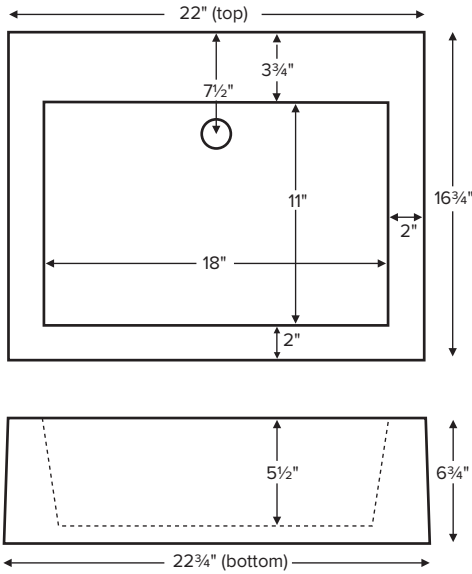

Metro 1

MODEL MTCS-700D
22" x 16.75" x 6.75"
WALL-MOUNTED
SculptureStone®
39 lbs / 18 kg

1" x 12" carrier arms (CAWM2) recommended for installation

ORDERING AND INSTALLATION

- Single-bowl design; 1.5" drain opening.
- Sink comes without an overflow. Check local codes. Optional integrated overflow is available.
- Wall-mount sinks have an open back to accommodate carrier arms for installation. Mounting hardware is not included. See installation manual for more details.
- One-piece construction using Engineered SculptureStone® (ESS) material.
- This material is non-porous, stain-, mold- and mildew-resistant.
- Approximately 70% of the material is organic, including minerals mined from the earth, making it "Green".
- Five-Year Limited Residential Warranty.