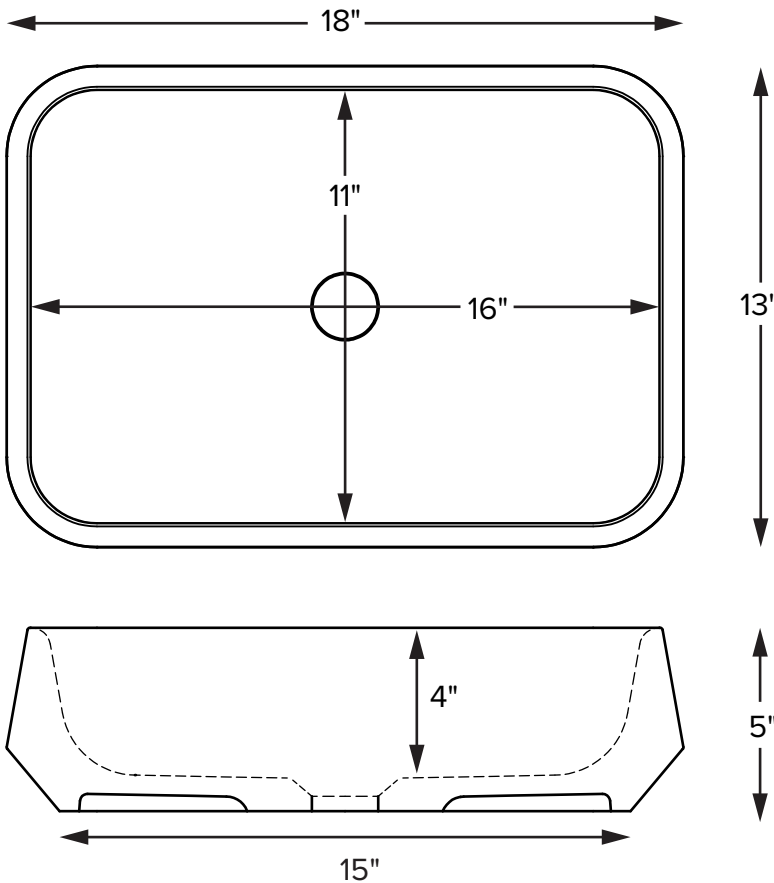

## Venet 2

MODEL 615
18" x 13" x 5"
VESSEL STYLE
<b>Mineral Composite</b>
23 lbs / 10.5 kg

Base dimensions on counter top: 5" in diameter  
Always measure sink on-site to ensure cut-out accuracy.

### ORDERING AND INSTALLATION

- 1.75" drain opening
- Accommodates 1.25" to 1.5" OD lavatory drain kit
- Not available with an overflow
- One-piece construction
- Limited Lifetime Residential Product Warranty

- Before discarding packaging, check for accessories that may be inside.
- All product measurements are  $\pm 1/2"$ .
- Specifications and configurations are subject to change without notice.
- Measurements herein supersede all others published prior to publication date below.