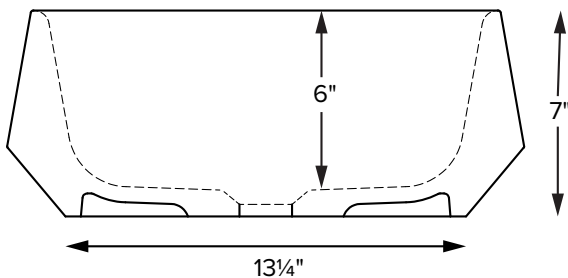

acquabella®

Venet 1

Base dimensions on counter top: 5" in diameter
Always measure sink on-site to ensure cut-out accuracy.

MODEL 614
17" x 7"
VESSEL STYLE
Mineral Composite
32 lbs / 14.5 kg

Sink Options and Pricing

ORDERING AND INSTALLATION

- 1.75" drain opening
- Accommodates 1.25" to 1.5" OD lavatory drain kit
- Not available with an overflow
- One-piece construction
- Limited Lifetime Residential Product Warranty

- Before discarding packaging, check for accessories that may be inside.
- All product measurements are $\pm 1/2"$.
- Specifications and configurations are subject to change without notice.
- Measurements herein supersede all others published prior to publication date below.