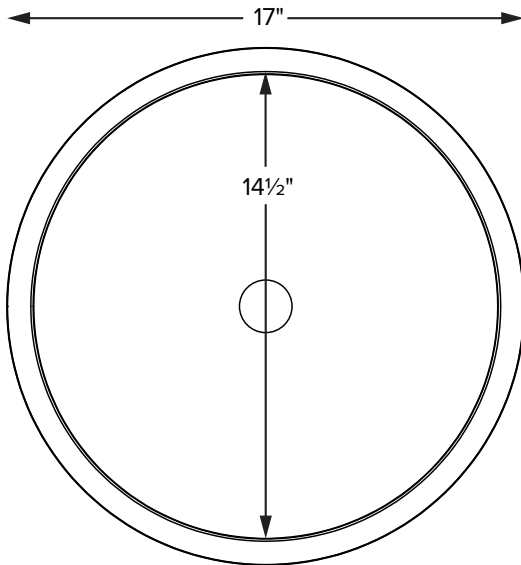

acquabella®

Venet 1

Base dimensions on counter top: 5" in diameter
Always measure sink on-site to ensure cut-out accuracy.

MODEL 614
17" x 7"
VESSEL STYLE
Mineral Composite
32 lbs / 14.5 kg

Sink Options and Pricing

ORDERING AND INSTALLATION

- 1.75" drain opening
- Accommodates 1.25" to 1.5" OD lavatory drain kit
- Not available with an overflow
- One-piece construction
- Limited Lifetime Residential Product Warranty

- Before discarding packaging, check for accessories that may be inside.
- All product measurements are $\pm 1/2"$.
- Specifications and configurations are subject to change without notice.
- Measurements herein supersede all others published prior to publication date below.