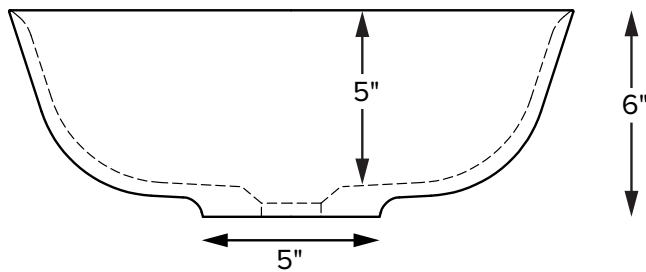

acquabella®

Cristalino 3

MODEL 611
16.5" x 6"
VESSEL STYLE
Mineral Composite
10 lbs / 4.6 kg

Base dimensions on counter top: 5" in diameter
Always measure sink on-site to ensure cut-out accuracy.

Sink Options and Pricing

ORDERING AND INSTALLATION

- 1.75" drain opening
- Accommodates 1.25" to 1.5" OD lavatory drain kit
- Not available with an overflow
- One-piece construction
- Limited Lifetime Residential Product Warranty

• Before discarding packaging, check for accessories that may be inside.
• All product measurements are $\pm 1/2"$.
• Specifications and configurations are subject to change without notice.
• Measurements herein supersede all others published prior to publication date below.