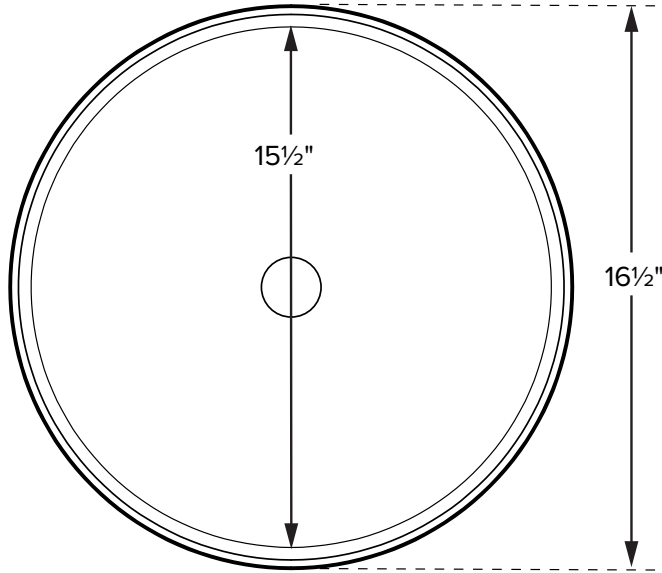

acquabella®

Cristalino 3

MODEL 611
16.5" x 6"
VESSEL STYLE
Mineral Composite
10 lbs / 4.6 kg

Base dimensions on counter top: 5" in diameter
Always measure sink on-site to ensure cut-out accuracy.

Sink Options and Pricing

ORDERING AND INSTALLATION

- 1.75" drain opening
- Accommodates 1.25" to 1.5" OD lavatory drain kit
- Not available with an overflow
- One-piece construction
- Limited Lifetime Residential Product Warranty

• Before discarding packaging, check for accessories that may be inside.
• All product measurements are $\pm 1/2"$.
• Specifications and configurations are subject to change without notice.
• Measurements herein supersede all others published prior to publication date below.