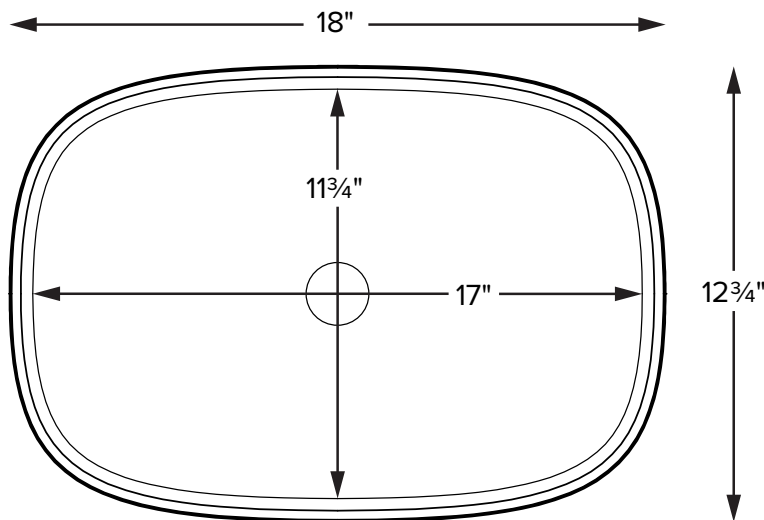

acquabella®

Cristallo 1

MODEL 609
18" x 12.75" x 6"
VESSEL STYLE
Mineral Composite
14 lbs / 6.3 kg

Base dimensions on counter top: 5" in diameter
Always measure sink on-site to ensure cut-out accuracy.

Sink Options and Pricing

ORDERING AND INSTALLATION

- 1.75" drain opening
- Accommodates 1.25" to 1.5" OD lavatory drain kit
- Not available with an overflow
- One-piece construction
- Limited Lifetime Residential Product Warranty

• Before discarding packaging, check for accessories that may be inside.
• All product measurements are $\pm 1/2"$.
• Specifications and configurations are subject to change without notice.
• Measurements herein supersede all others published prior to publication date below.