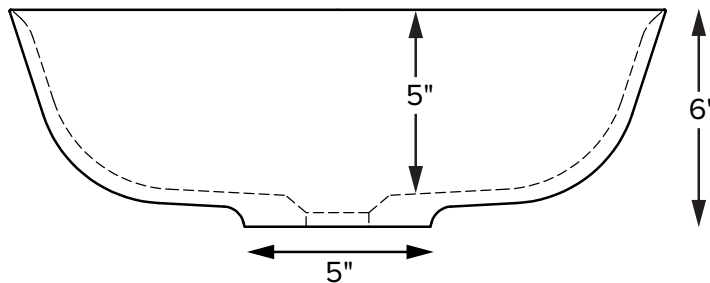

acquabella®

Cristallo 1

MODEL 609
18" x 12.75" x 6"
VESSEL STYLE
Mineral Composite
14 lbs / 6.3 kg

Base dimensions on counter top: 5" in diameter
Always measure sink on-site to ensure cut-out accuracy.

Sink Options and Pricing

ORDERING AND INSTALLATION

- 1.75" drain opening
- Accommodates 1.25" to 1.5" OD lavatory drain kit
- Not available with an overflow
- One-piece construction
- Limited Lifetime Residential Product Warranty

• Before discarding packaging, check for accessories that may be inside.
• All product measurements are $\pm 1/2"$.
• Specifications and configurations are subject to change without notice.
• Measurements herein supersede all others published prior to publication date below.