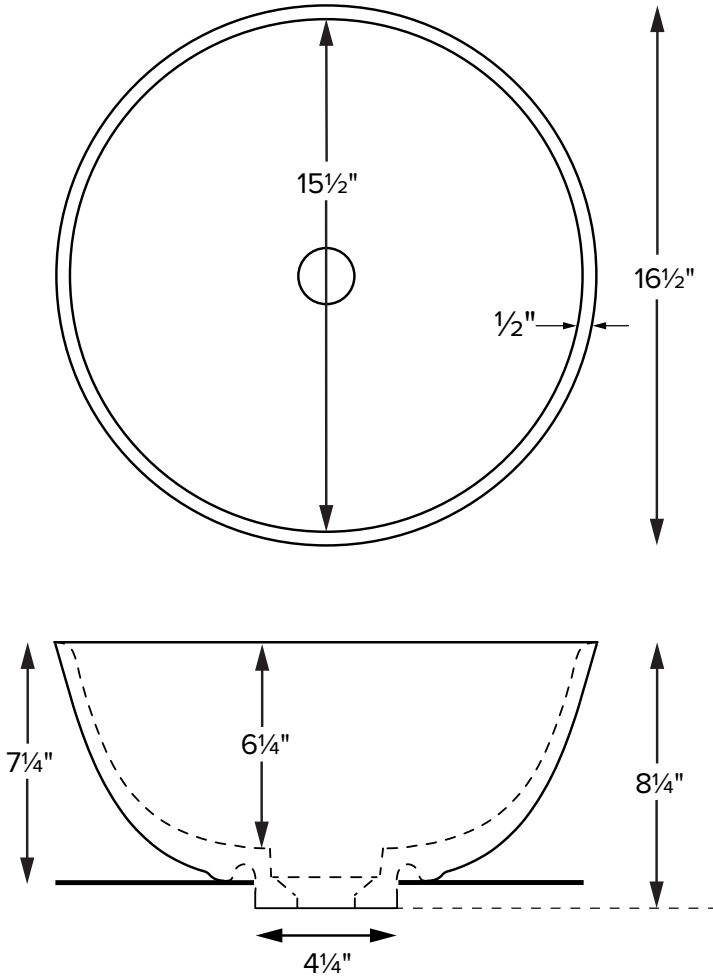

acquabella®

Sandlin 2

MODEL 608
16.5" x 8.25"
VESSEL STYLE
Mineral Composite
18 lbs / 8 kg

Base width on counter top: 6 3/4"
 Always measure sink on-site to ensure cut-out accuracy.

Sink Options and Pricing

ORDERING AND INSTALLATION

- 1.75" drain opening
- Accommodates 1.25" to 1.5" OD lavatory drain kit
- Not available with an overflow
- Matching drain cover included (check packaging carefully)
- One-piece construction
- Limited Lifetime Residential Product Warranty

• Before discarding packaging, check for accessories that may be inside.
 • All product measurements are ±1/2".
 • Specifications and configurations are subject to change without notice.
 • Measurements herein supersede all others published prior to publication date below.