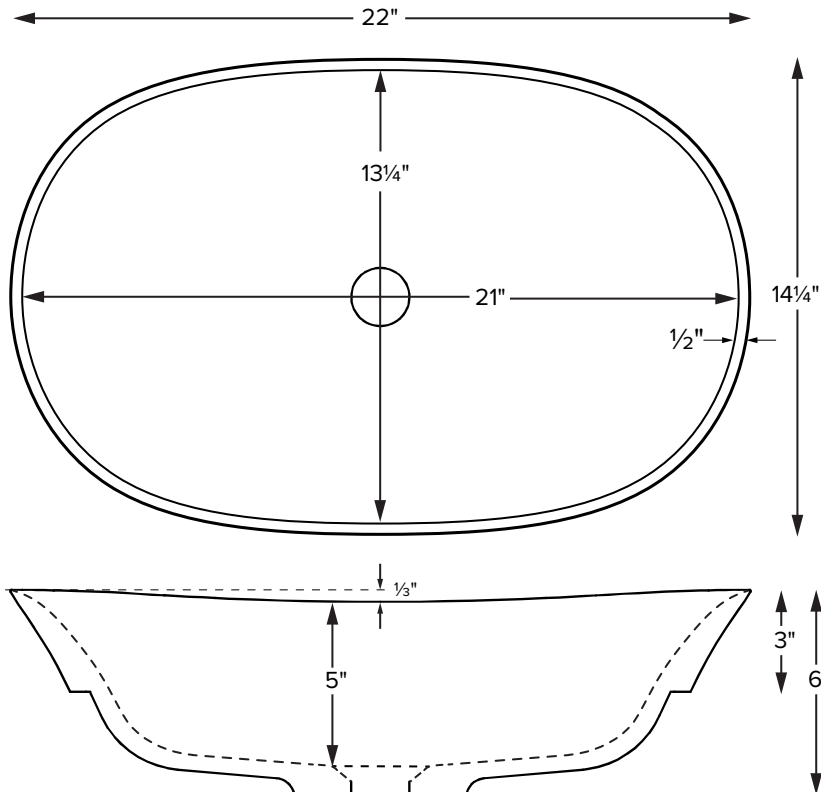

acquabella®

Maricela SR

MODEL 607
22" x 14.25" x 6"
SEMI-RECESSED
Mineral Composite
18 lbs / 8 kg

Always measure sink on-site to ensure cut-out accuracy.

Sink Options and Pricing		
Part # and Description		
607	Gloss White	\$850
607M	Matte White, Exterior Only	\$850
607V	Matte Color, Exterior Only	\$850
Exterior Color/Finish		
<i>Must be ordered at time of purchase</i>		
White, matte finish (MWH)		
Sand, matte finish (MSD)		
Gray, matte finish only (MGY)		
Charcoal, matte finish only (MCH)		
Black, matte finish only (MBK)		

ORDERING AND INSTALLATION

- 1.75" drain opening
- Accommodates 1.25" to 1.5" OD lavatory drain kit
- Not available with an overflow
- One-piece construction
- Limited Lifetime Residential Product Warranty

- Before discarding packaging, check for accessories that may be inside.
- All product measurements are $\pm 1/2"$.
- Specifications and configurations are subject to change without notice.
- Measurements herein supersede all others published prior to publication date below.