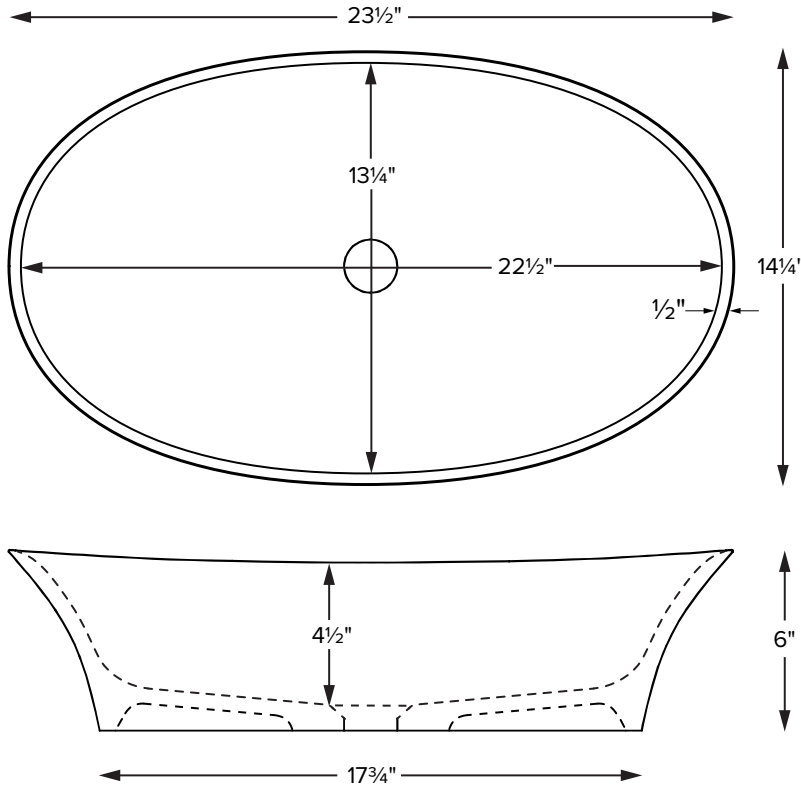

acquabella®

Maricela

MODEL 606
23.5" x 14.25" x 6"
VESSEL STYLE
Mineral Composite
18 lbs / 8 kg

Base dimensions on counter top: 17³/₄" x 10³/₄"
 Always measure sink on-site to ensure cut-out accuracy.

Sink Options and Pricing

ORDERING AND INSTALLATION

- 1.75" drain opening
- Accommodates 1.25" to 1.5" OD lavatory drain kit
- Not available with an overflow
- One-piece construction
- Limited Lifetime Residential Product Warranty

• Before discarding packaging, check for accessories that may be inside.
 • All product measurements are ±1/2".
 • Specifications and configurations are subject to change without notice.
 • Measurements herein supersede all others published prior to publication date below.