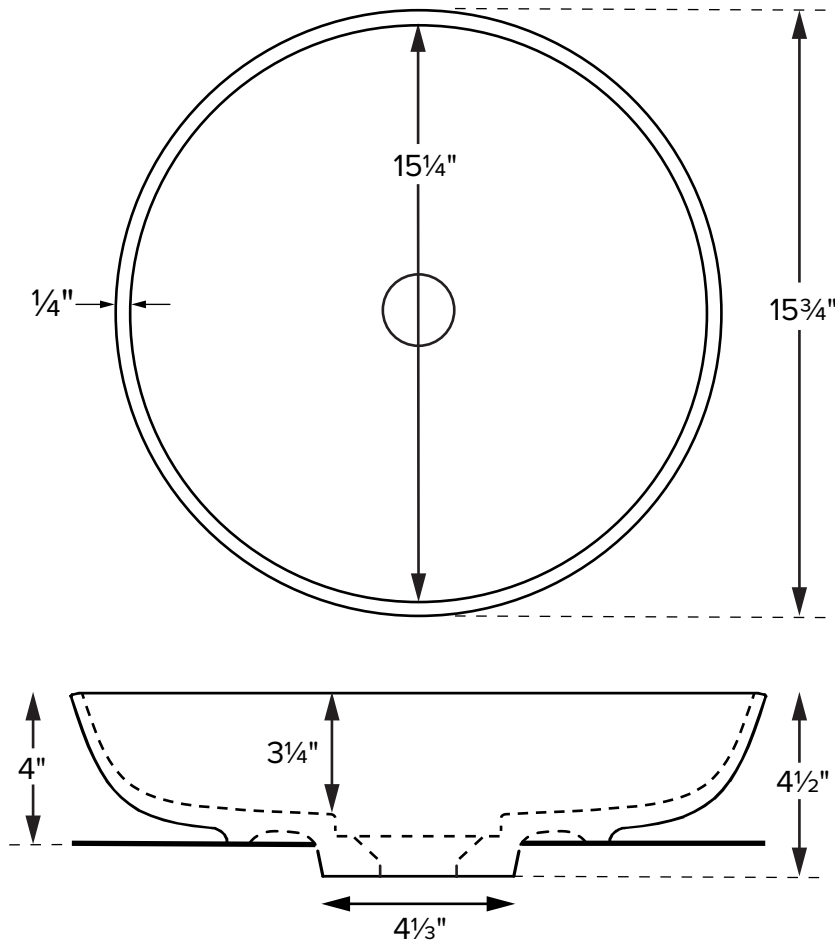

acquabella®

Sandlin 1

Drain Cover

MODEL 605
15.75" x 4.5"
VESSEL STYLE
Mineral Composite
9 lbs / 4 kg

Sink Options and Pricing

Part # and Description

605	Gloss White Interior, Organic Textured Matte White Exterior	\$850
605V	Matte Color, Exterior Only	\$850

ORDERING AND INSTALLATION

- 1.75" drain opening
- Accommodates 1.25" to 1.5" OD lavatory drain kit
- Not available with an overflow
- White drain cover included (check packaging carefully)
- One-piece construction
- Limited Lifetime Residential Product Warranty

Base width on counter top: 8 3/4"

Always measure sink on-site to ensure cut-out accuracy.

- Before discarding packaging, check for accessories that may be inside.
- All product measurements are $\pm 1/2"$.
- Specifications and configurations are subject to change without notice.
- Measurements herein supersede all others published prior to publication date below.