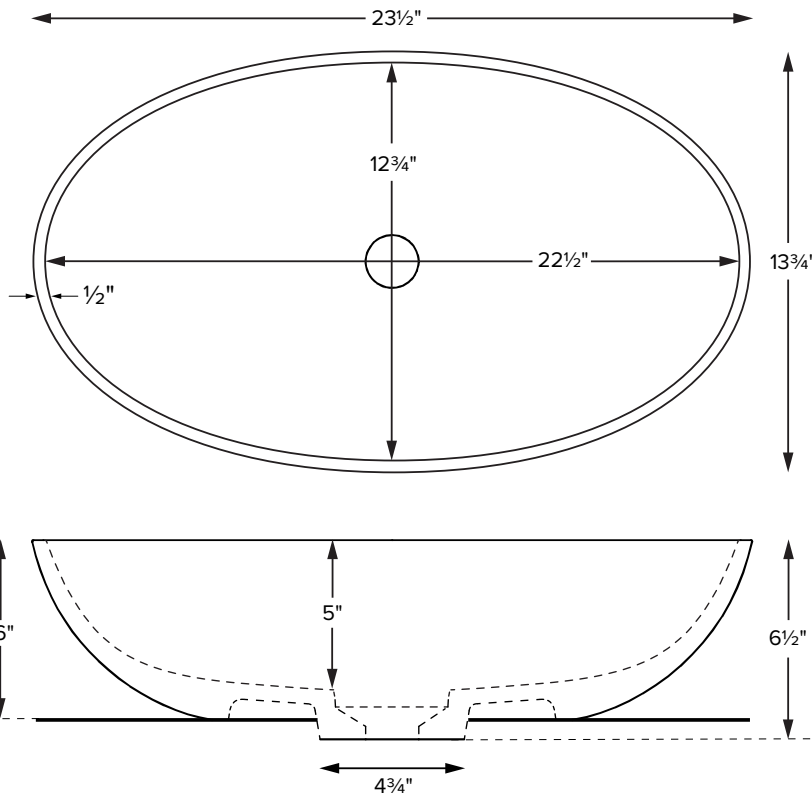

## Monica

Drain Cover

MODEL 603
23.5" x 13.75" x 6.5"
VESSEL STYLE
<b>Mineral Composite</b>
20 lbs / 9 kg

Base dimensions on counter top: 11¾" x 6¾"  
 Always measure sink on-site to ensure cut-out accuracy.