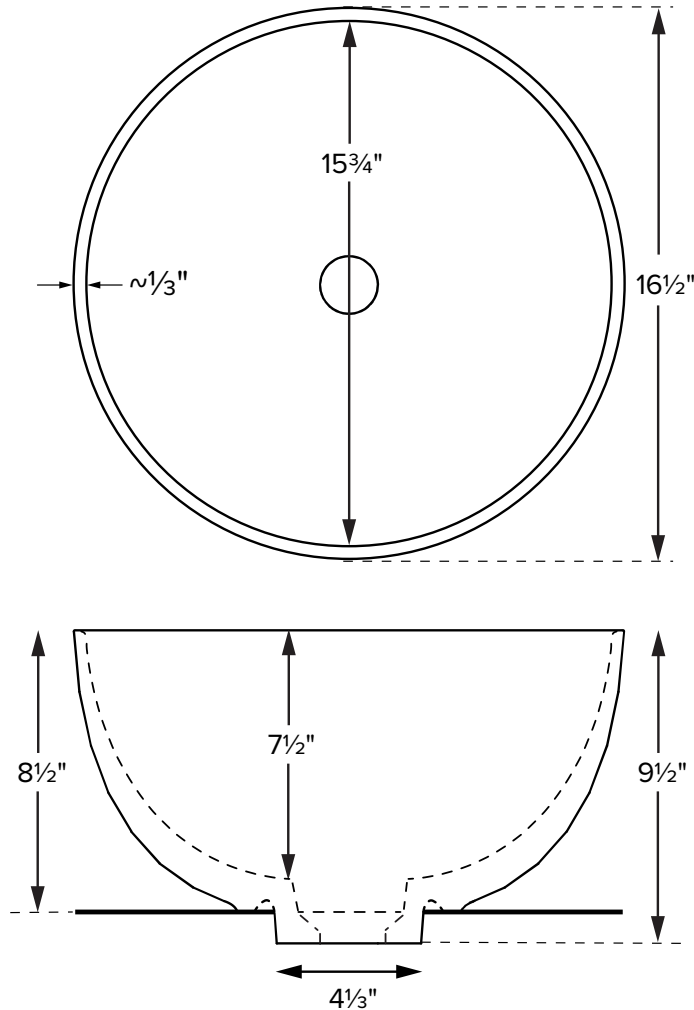

acquabella®

Tayla

MODEL 602
16.5" x 9.5"
VESSEL STYLE
Mineral Composite
19 lbs / 9 kg

Base width on counter top: 6 3/4"

Always measure sink on-site to ensure cut-out accuracy.

Sink Options and Pricing

Part # and Description

ORDERING AND INSTALLATION

- 1.75" drain opening
- Includes white drain kit
- Not available with an overflow
- One-piece construction
- Limited Lifetime Residential Product Warranty

Supplied Finger Touch Drain with white Drain Topper

- Before discarding packaging, check for accessories that may be inside.
- All product measurements are $\pm 1/2"$.
- Specifications and configurations are subject to change without notice.
- Measurements herein supersede all others published prior to publication date below.