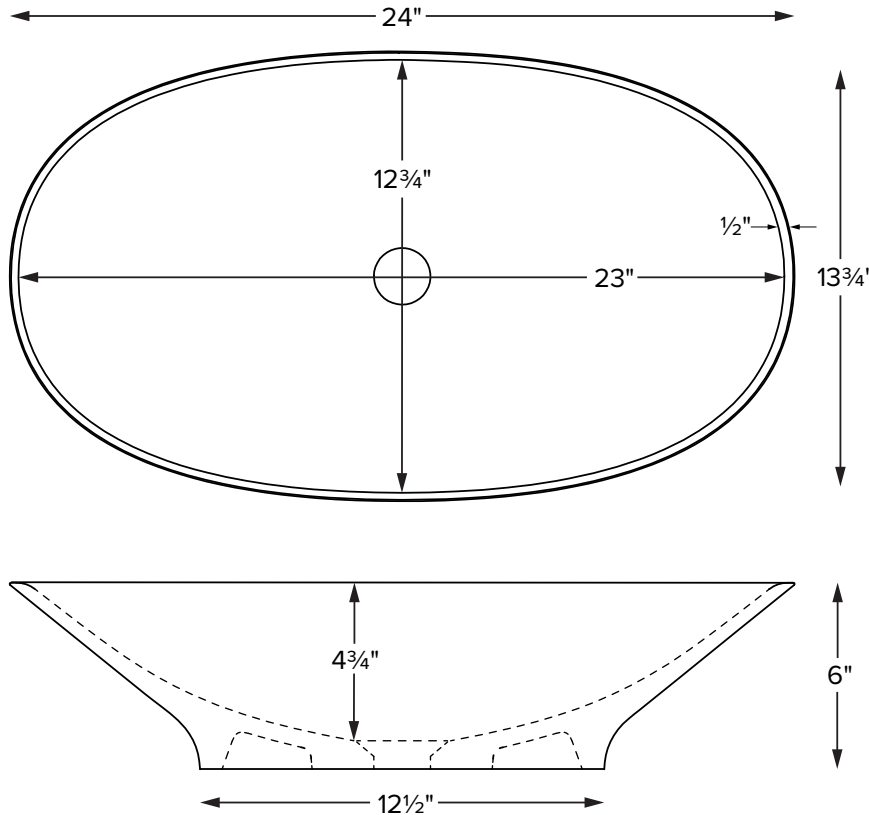

acquabella®

Michelina

MODEL 601
24" x 13.75" x 6"
VESSEL STYLE
Mineral Composite
18 lbs / 8 kg

Base dimensions on counter top: 12½" x 8¼"
 Always measure sink on-site to ensure cut-out accuracy.

Sink Options and Pricing

ORDERING AND INSTALLATION

- 1.75" drain opening
- Accommodates 1.25" to 1.5" OD lavatory drain kit
- Not available with an overflow
- One-piece construction
- Limited Lifetime Residential Product Warranty

• Before discarding packaging, check for accessories that may be inside.
 • All product measurements are ±1/2".
 • Specifications and configurations are subject to change without notice.
 • Measurements herein supersede all others published prior to publication date below.