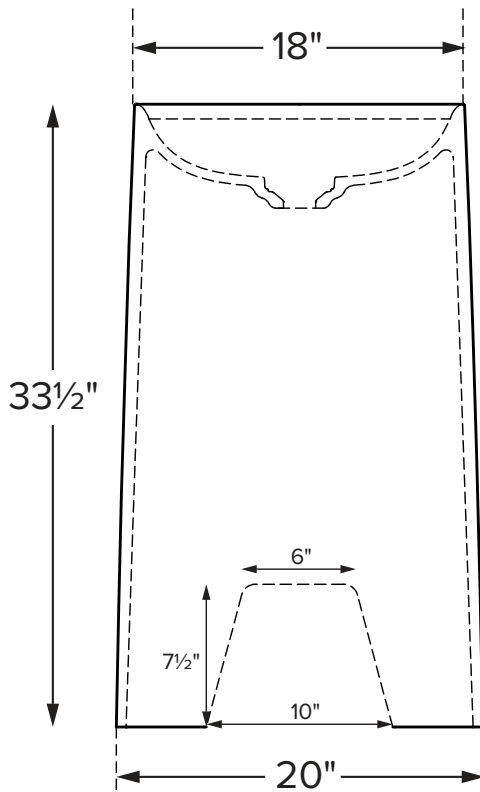

acquabella®

Vars

MODEL CVP683
18" x 18" x 33.5"
FREESTANDING PEDESTAL
SculptureStone®
101 lbs / 46 kg
Due to the handcrafted nature of this product, allow for a tolerance of up to $\pm\frac{1}{2}$ " for overall dimensions

ORDERING AND INSTALLATION

- Allow for a tolerance of up to $\pm\frac{1}{2}$ " for overall dimensions
- 1.5" drain opening; no drain included
- Includes drain cover
- Rear access opening for drain installation
- Faucet must be wall mounted
- One-piece construction
- Non-porous, stain-, mold- and mildew- resistant SculptureStone®
- Material is approximately 70% organic
- Five-Year Limited Residential Warranty