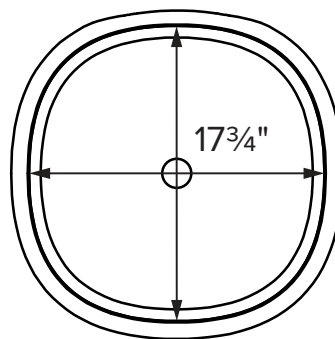

acquabella®

Vars

MODEL CVP683
18" x 18" x 33.5"
FREESTANDING PEDESTAL
SculptureStone®
101 lbs / 46 kg
Due to the handcrafted nature of this product, allow for a tolerance of up to $\pm\frac{1}{2}$ " for overall dimensions