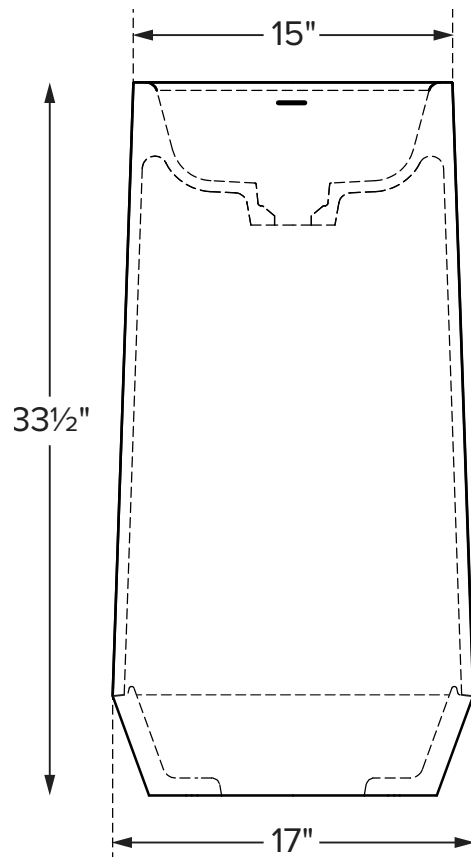

acquabella®

Venet

MODEL CVP682
15" x 15" x 33.5"
FREESTANDING PEDESTAL
SculptureStone®
82 lbs / 37 kg
Due to the handcrafted nature of this product, allow for a tolerance of up to $\pm\frac{1}{2}$ " for overall dimensions

ORDERING AND INSTALLATION

- Allow for a tolerance of up to $\pm\frac{1}{2}$ " for overall dimensions
- 1.5" drain opening
- Includes drain and drain topper
- Faucet must be wall mounted
- No access panel
- No overflow
- Non-porous, stain-, mold- and mildew- resistant SculptureStone®
- Material is approximately 70% organic
- Five-Year Limited Residential Warranty

Finish	Part #	MSRP	Crate / Handling Fee Applies
soft matte white	CVP682MT	\$1,600	

- Check for accessories before discarding packaging.
- All product measurements are $\pm\frac{1}{2}$ ".
- Specifications and configurations are subject to change without notice.
- Measurements herein supersede all others published prior to publication date below.