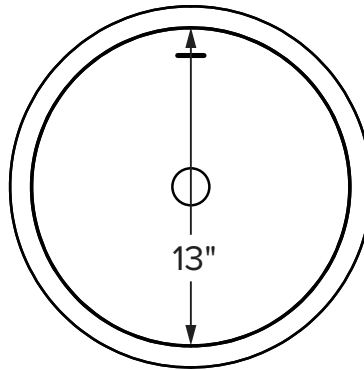

acquabella®

Venet

MODEL CVP682
15" x 15" x 33.5"
FREESTANDING PEDESTAL
SculptureStone®
82 lbs / 37 kg
Due to the handcrafted nature of this product, allow for a tolerance of up to $\pm\frac{1}{2}$ " for overall dimensions

ORDERING AND INSTALLATION

- Allow for a tolerance of up to $\pm\frac{1}{2}$ " for overall dimensions
- 1.5" drain opening
- Includes drain and drain topper
- Faucet must be wall mounted
- No access panel
- No overflow
- Non-porous, stain-, mold- and mildew- resistant SculptureStone®
- Material is approximately 70% organic
- Five-Year Limited Residential Warranty