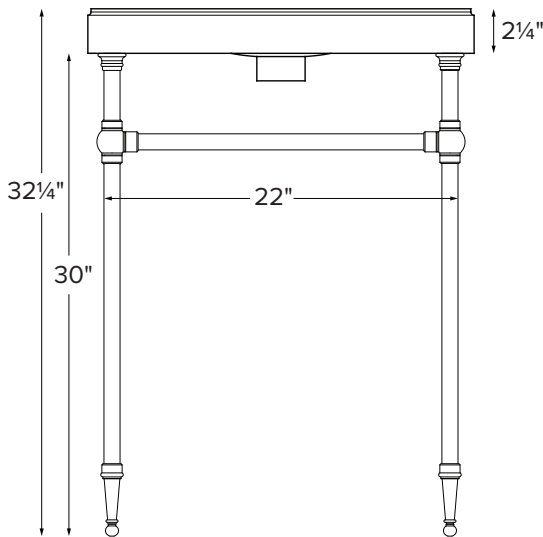

24" Traditional Vanity

Model # CP864-24

24" x 18" x 32.25"

Due to the nature of this product, it is not offered in custom sizes. Measurements are $\pm 1/2"$ and are subject to change without notice. Data herein supersedes all previous prior to publication date indicated below.

CONSTRUCTION AND STANDARD FEATURES

- 24" Traditional Top includes the Luna 1 bowl (12 1/2" diameter, 4" depth).
- Single-bowl design; 1.5" drain opening.
- The top is one-piece construction using SculptureStone® material, which is solid through and through.
- This material is non-porous, stain, mold and mildew-resistant, making cleaning and maintenance easy.
- Same material and color all the way through, with minor variations due to use of natural minerals.
- Palmer legs systems are fabricated from solid brass tubing and components.
- All leg fittings are precision machined, not cast, from solid rod.
- Metal finishes are architectural grade, polished and plated to perfection.
- Five-Year Limited Residential Warranty for MTI tops and Palmer console leg system.

Size and Style	Details	Top Finish	Part #	List Price
24" Traditional without shelf	<u>Top:</u> Luna 1 bowl with Cove Edge Treatment <u>Legs:</u> Palmer Tapered Foot 1.0 Legs standard in chrome finish	Matte White	CP864-24MT	\$5,105
		Gloss White	CP864-24GL	\$5,540
24" Traditional with shelf	<u>Top:</u> Luna 1 bowl with Cove Edge Treatment <u>Legs:</u> Palmer Tapered Foot 1.0 Legs standard in chrome finish <u>Shelf:</u> Made of SculptureStone, measures 19½" x 13½"	Matte White	CPS864-24MT	\$6,100
		Gloss White	CPS864-24GL	\$6,705