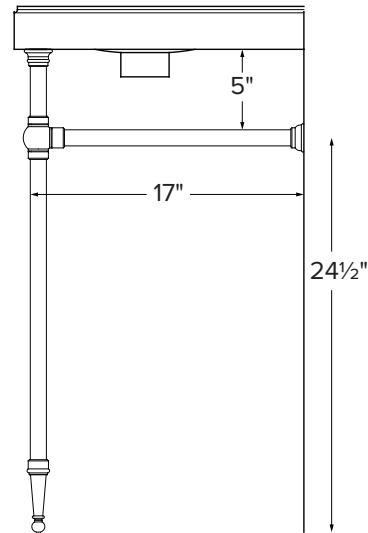

24" Traditional Vanity

Model # CP864-24

24" x 18" x 32.25"

Due to the nature of this product, it is not offered in custom sizes. Measurements are $\pm 1/2"$ and are subject to change without notice. Data herein supersedes all previous prior to publication date indicated below.

CONSTRUCTION AND STANDARD FEATURES

- 24" Traditional Top includes the Luna 1 bowl (12 1/2" diameter, 4" depth).
- Single-bowl design; 1.5" drain opening.
- The top is one-piece construction using SculptureStone® material, which is solid through and through.
- This material is non-porous, stain, mold and mildew-resistant, making cleaning and maintenance easy.
- Same material and color all the way through, with minor variations due to use of natural minerals.
- Palmer legs systems are fabricated from solid brass tubing and components.
- All leg fittings are precision machined, not cast, from solid rod.
- Metal finishes are architectural grade, polished and plated to perfection.
- Five-Year Limited Residential Warranty for MTI tops and Palmer console leg system.

Size and Style	Details	Top Finish	Part #	List Price
24" Traditional without shelf	<u>Top:</u> Luna 1 bowl with Cove Edge Treatment <u>Legs:</u> Palmer Tapered Foot 1.0 Legs standard in chrome finish	Matte White	CP864-24MT	\$5,105
		Gloss White	CP864-24GL	\$5,540
24" Traditional with shelf	<u>Top:</u> Luna 1 bowl with Cove Edge Treatment <u>Legs:</u> Palmer Tapered Foot 1.0 Legs standard in chrome finish <u>Shelf:</u> Made of SculptureStone, measures 19½" x 13½"	Matte White	CPS864-24MT	\$6,100
		Gloss White	CPS864-24GL	\$6,705