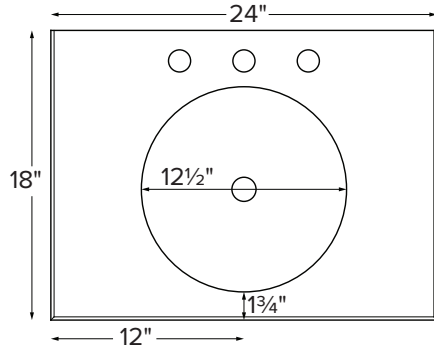

24" Traditional Vanity

Model # CP864-24

24" x 18" x 32.25"

Due to the nature of this product, it is not offered in custom sizes. Measurements are $\pm 1/2"$ and are subject to change without notice. Data herein supersedes all previous prior to publication date indicated below.

CONSTRUCTION AND STANDARD FEATURES

- 24" Traditional Top includes the Luna 1 bowl (12 1/2" diameter, 4" depth).
- Single-bowl design; 1.5" drain opening.
- The top is one-piece construction using SculptureStone® material, which is solid through and through.
- This material is non-porous, stain, mold and mildew-resistant, making cleaning and maintenance easy.
- Same material and color all the way through, with minor variations due to use of natural minerals.
- Palmer legs systems are fabricated from solid brass tubing and components.
- All leg fittings are precision machined, not cast, from solid rod.
- Metal finishes are architectural grade, polished and plated to perfection.
- Five-Year Limited Residential Warranty for MTI tops and Palmer console leg system.

Size and Style	Details	Top Finish	Part #	List Price
24" Traditional without shelf	<u>Top:</u> Luna 1 bowl with Cove Edge Treatment <u>Legs:</u> Palmer Tapered Foot 1.0 Legs standard in chrome finish	Matte White	CP864-24MT	\$5,105
		Gloss White	CP864-24GL	\$5,540
24" Traditional with shelf	<u>Top:</u> Luna 1 bowl with Cove Edge Treatment <u>Legs:</u> Palmer Tapered Foot 1.0 Legs standard in chrome finish <u>Shelf:</u> Made of SculptureStone, measures 19½" x 13½"	Matte White	CPS864-24MT	\$6,100
		Gloss White	CPS864-24GL	\$6,705