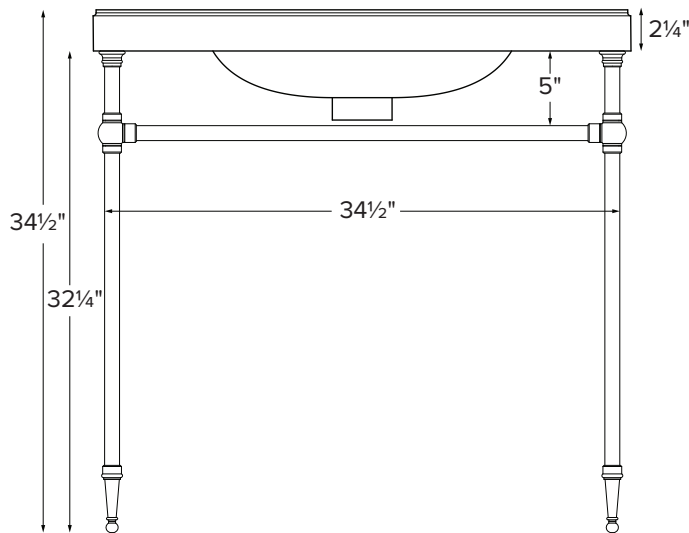

36" Traditional Vanity

Model # CP841-36

36" x 22" x 34.5"

Due to the nature of this product, it is not offered in custom sizes. Measurements are $\pm 1/2"$ and are subject to change without notice. Data herein supersedes all previous prior to publication date indicated below.

CONSTRUCTION AND STANDARD FEATURES

- 36" Traditional Top includes the Alissa bowl (5" depth).
- Single-bowl design; 1.5" drain opening.
- The top is one-piece construction using SculptureStone® material, which is solid through and through.
- This material is non-porous, stain, mold and mildew-resistant, making cleaning and maintenance easy.
- Same material and color all the way through, with minor variations due to use of natural minerals.
- Palmer legs systems are fabricated from solid brass tubing and components.
- All leg fittings are precision machined, not cast, from solid rod.
- Metal finishes are architectural grade, polished and plated to perfection.
- Five-Year Limited Residential Warranty for MTI tops and Palmer console leg system.

| Size and Style | Details | Top Finish | Part # | List Price |
|-------------------------------|--|-------------|-------------|----------------|
| 36" Traditional without shelf | <u>Top:</u> Alissa bowl with Cove Edge Treatment <u>Legs:</u> Palmer Tapered Foot 1.0 Legs standard in chrome finish | Matte White | CP841-36MT | \$5,165 |
| | | Gloss White | CP841-36GL | \$5,740 |
| 36" Traditional with shelf | <u>Top:</u> Alissa bowl with Cove Edge Treatment <u>Legs:</u> Palmer Tapered Foot 1.0 Legs standard in chrome finish <u>Shelf:</u> Made of SculptureStone, measures 32" x 17½" | Matte White | CPS841-36MT | \$6,325 |
| | | Gloss White | CPS841-36GL | \$7,255 |