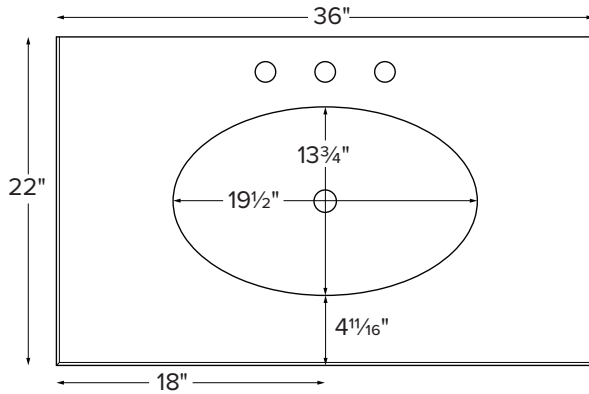

36" Traditional Vanity

Model # CP841-36

36" x 22" x 34.5"

Due to the nature of this product, it is not offered in custom sizes. Measurements are $\pm 1/2"$ and are subject to change without notice. Data herein supersedes all previous prior to publication date indicated below.

CONSTRUCTION AND STANDARD FEATURES

- 36" Traditional Top includes the Alissa bowl (5" depth).
- Single-bowl design; 1.5" drain opening.
- The top is one-piece construction using SculptureStone® material, which is solid through and through.
- This material is non-porous, stain, mold and mildew-resistant, making cleaning and maintenance easy.
- Same material and color all the way through, with minor variations due to use of natural minerals.
- Palmer legs systems are fabricated from solid brass tubing and components.
- All leg fittings are precision machined, not cast, from solid rod.
- Metal finishes are architectural grade, polished and plated to perfection.
- Five-Year Limited Residential Warranty for MTI tops and Palmer console leg system.

| Size and Style | Details | Top Finish | Part # | List Price |
|-------------------------------|--|-------------|-------------|----------------|
| 36" Traditional without shelf | <u>Top:</u> Alissa bowl with Cove Edge Treatment <u>Legs:</u> Palmer Tapered Foot 1.0 Legs standard in chrome finish | Matte White | CP841-36MT | \$5,165 |
| | | Gloss White | CP841-36GL | \$5,740 |
| 36" Traditional with shelf | <u>Top:</u> Alissa bowl with Cove Edge Treatment <u>Legs:</u> Palmer Tapered Foot 1.0 Legs standard in chrome finish <u>Shelf:</u> Made of SculptureStone, measures 32" x 17½" | Matte White | CPS841-36MT | \$6,325 |
| | | Gloss White | CPS841-36GL | \$7,255 |