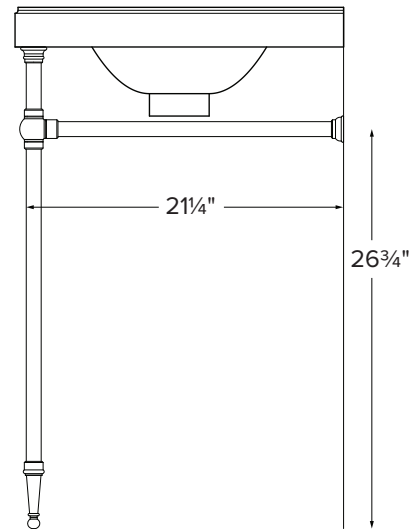

36" Traditional Vanity

Model # CP841-36

36" x 22" x 34.5"

Due to the nature of this product, it is not offered in custom sizes. Measurements are $\pm 1/2"$ and are subject to change without notice. Data herein supersedes all previous prior to publication date indicated below.

CONSTRUCTION AND STANDARD FEATURES

- 36" Traditional Top includes the Alissa bowl (5" depth).
- Single-bowl design; 1.5" drain opening.
- The top is one-piece construction using SculptureStone® material, which is solid through and through.
- This material is non-porous, stain, mold and mildew-resistant, making cleaning and maintenance easy.
- Same material and color all the way through, with minor variations due to use of natural minerals.
- Palmer legs systems are fabricated from solid brass tubing and components.
- All leg fittings are precision machined, not cast, from solid rod.
- Metal finishes are architectural grade, polished and plated to perfection.
- Five-Year Limited Residential Warranty for MTI tops and Palmer console leg system.

| Size and Style | Details | Top Finish | Part # | List Price |
|-------------------------------|--|-------------|-------------|----------------|
| 36" Traditional without shelf | <u>Top:</u> Alissa bowl with Cove Edge Treatment <u>Legs:</u> Palmer Tapered Foot 1.0 Legs standard in chrome finish | Matte White | CP841-36MT | \$5,165 |
| | | Gloss White | CP841-36GL | \$5,740 |
| 36" Traditional with shelf | <u>Top:</u> Alissa bowl with Cove Edge Treatment <u>Legs:</u> Palmer Tapered Foot 1.0 Legs standard in chrome finish <u>Shelf:</u> Made of SculptureStone, measures 32" x 17½" | Matte White | CPS841-36MT | \$6,325 |
| | | Gloss White | CPS841-36GL | \$7,255 |