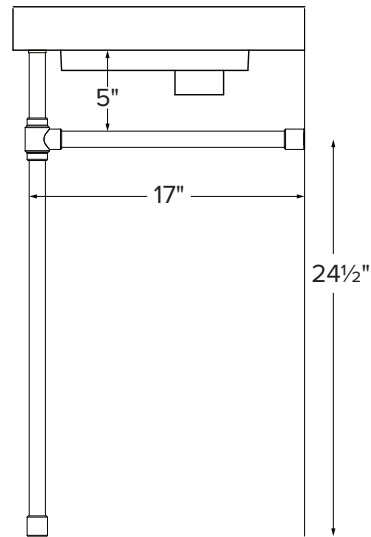

24" Modern Vanity

Model # CP802-24

24" x 18" x 32.25"

Due to the nature of this product, it is not offered in custom sizes. Measurements are  $\pm 1/2"$  and are subject to change without notice. Data herein supersedes all previous prior to publication date indicated below.

**CONSTRUCTION AND STANDARD FEATURES**

- 24" Modern Top includes the Petra 2 bowl ( $4\frac{3}{4}"$  depth).
- Single-bowl design; 1.5" drain opening.
- The top is one-piece construction using SculptureStone® material, which is solid through and through.
- This material is non-porous, stain, mold and mildew-resistant, making cleaning and maintenance easy.
- Same material and color all the way through, with minor variations due to use of natural minerals.
- Palmer legs systems are fabricated from solid brass tubing and components.
- All leg fittings are precision machined, not cast, from solid rod.
- Metal finishes are architectural grade, polished and plated to perfection.
- Five-Year Limited Residential Warranty for MTI tops and Palmer console leg system.

Size and Style	Details	Top Finish	Part #	List Price
24" Modern without shelf	<p><u>Top:</u> Petra 2 bowl</p> <p><u>Legs:</u> Palmer Studio 1.0 Legs standard in chrome finish</p>	Matte White	CP802-24MT	<b>\$5,000</b>
		Gloss White	CP802-24GL	<b>\$5,440</b>
24" Modern with shelf	<p><u>Top:</u> Petra 2 bowl</p> <p><u>Legs:</u> Palmer Studio 1.0 Legs standard in chrome finish</p> <p><u>Shelf:</u> Made of SculptureStone, measures 19½" x 13½"</p>	Matte White	CPS802-24MT	<b>\$5,990</b>
		Gloss White	CPS802-24GL	<b>\$6,605</b>