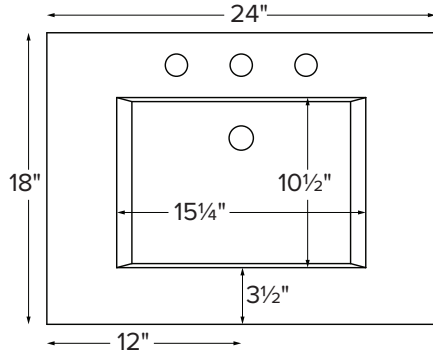

24" Modern Vanity

Model # CP802-24

24" x 18" x 32.25"

Due to the nature of this product, it is not offered in custom sizes. Measurements are  $\pm 1/2"$  and are subject to change without notice. Data herein supersedes all previous prior to publication date indicated below.

**CONSTRUCTION AND STANDARD FEATURES**

- 24" Modern Top includes the Petra 2 bowl ( $4\frac{3}{4}"$  depth).
- Single-bowl design; 1.5" drain opening.
- The top is one-piece construction using SculptureStone® material, which is solid through and through.
- This material is non-porous, stain, mold and mildew-resistant, making cleaning and maintenance easy.
- Same material and color all the way through, with minor variations due to use of natural minerals.
- Palmer legs systems are fabricated from solid brass tubing and components.
- All leg fittings are precision machined, not cast, from solid rod.
- Metal finishes are architectural grade, polished and plated to perfection.
- Five-Year Limited Residential Warranty for MTI tops and Palmer console leg system.

Size and Style	Details	Top Finish	Part #	List Price
24" Modern without shelf	<p><u>Top:</u> Petra 2 bowl</p> <p><u>Legs:</u> Palmer Studio 1.0 Legs standard in chrome finish</p>	Matte White	CP802-24MT	<b>\$5,000</b>
		Gloss White	CP802-24GL	<b>\$5,440</b>
24" Modern with shelf	<p><u>Top:</u> Petra 2 bowl</p> <p><u>Legs:</u> Palmer Studio 1.0 Legs standard in chrome finish</p> <p><u>Shelf:</u> Made of SculptureStone, measures 19½" x 13½"</p>	Matte White	CPS802-24MT	<b>\$5,990</b>
		Gloss White	CPS802-24GL	<b>\$6,605</b>