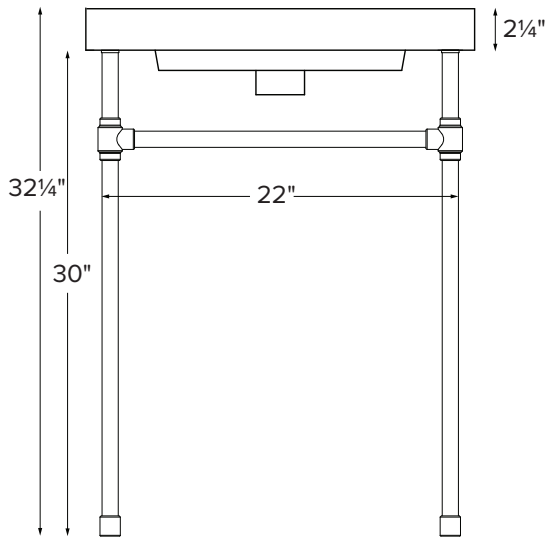

24" Modern Vanity

Model # CP802-24

24" x 18" x 32.25"

Due to the nature of this product, it is not offered in custom sizes. Measurements are  $\pm 1/2"$  and are subject to change without notice. Data herein supersedes all previous prior to publication date indicated below.

**CONSTRUCTION AND STANDARD FEATURES**

- 24" Modern Top includes the Petra 2 bowl ( $4\frac{3}{4}"$  depth).
- Single-bowl design; 1.5" drain opening.
- The top is one-piece construction using SculptureStone® material, which is solid through and through.
- This material is non-porous, stain, mold and mildew-resistant, making cleaning and maintenance easy.
- Same material and color all the way through, with minor variations due to use of natural minerals.
- Palmer legs systems are fabricated from solid brass tubing and components.
- All leg fittings are precision machined, not cast, from solid rod.
- Metal finishes are architectural grade, polished and plated to perfection.
- Five-Year Limited Residential Warranty for MTI tops and Palmer console leg system.

Size and Style	Details	Top Finish	Part #	List Price
24" Modern without shelf	<p><u>Top:</u> Petra 2 bowl</p> <p><u>Legs:</u> Palmer Studio 1.0 Legs standard in chrome finish</p>	Matte White	CP802-24MT	<b>\$5,000</b>
		Gloss White	CP802-24GL	<b>\$5,440</b>
24" Modern with shelf	<p><u>Top:</u> Petra 2 bowl</p> <p><u>Legs:</u> Palmer Studio 1.0 Legs standard in chrome finish</p> <p><u>Shelf:</u> Made of SculptureStone, measures 19½" x 13½"</p>	Matte White	CPS802-24MT	<b>\$5,990</b>
		Gloss White	CPS802-24GL	<b>\$6,605</b>