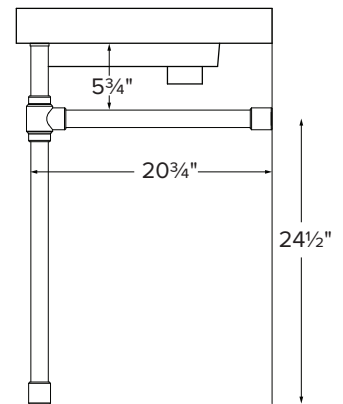

68" Modern Vanity

Model # CP801-68

68" x 22" x 34"

Due to the nature of this product, it is not offered in custom sizes. Measurements are $\pm 1/2$ " and are subject to change without notice. Data herein supersedes all previous prior to publication date indicated below.

CONSTRUCTION AND STANDARD FEATURES

- 68" Modern Top includes the Petra 1 bowl (5/4" depth).
- Double-bowl design; 1.5" drain opening.
- The top is one-piece construction using SculptureStone® material, which is solid through and through.
- This material is non-porous, stain, mold and mildew-resistant, making cleaning and maintenance easy.
- Same material and color all the way through, with minor variations due to use of natural minerals.
- Palmer legs systems are fabricated from solid brass tubing and components.
- All leg fittings are precision machined, not cast, from solid rod.
- Metal finishes are architectural grade, polished and plated to perfection.
- Five-Year Limited Residential Warranty for MTI tops and Palmer console leg system.

Size and Style	Details	Top Finish	Part #	List Price
68" Modern without shelves	<u>Top:</u> Double Petra 1 bowls <u>Legs:</u> Palmer Studio 1.5 Legs standard in chrome finish	Matte White	CP801-68MT	\$10,400
		Gloss White	CP801-68GL	\$11,275
68" Modern with shelves	<u>Top:</u> Double Petra 1 bowls <u>Legs:</u> Palmer Studio 1.5 Legs standard in chrome finish <u>Shelf:</u> Two shelves made of SculptureStone, each measuring 30" x 16 ³ / ₈ "	Matte White	CPS801-68MT	\$12,520
		Gloss White	CPS801-68GL	\$13,725