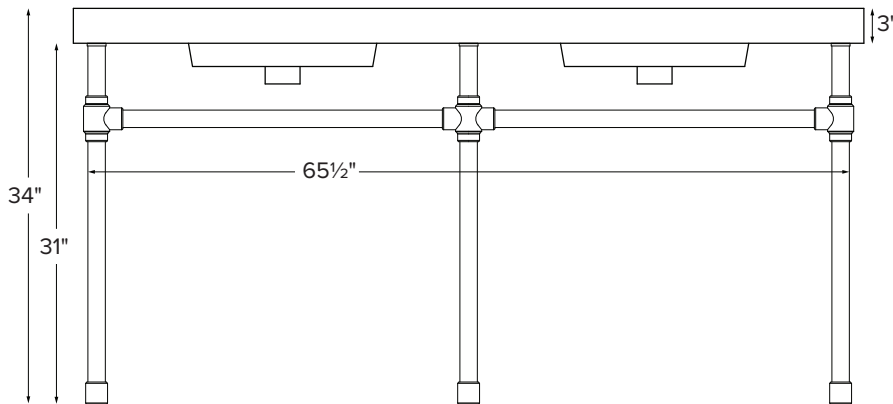

68" Modern Vanity

Model # CP801-68

68" x 22" x 34"

Due to the nature of this product, it is not offered in custom sizes. Measurements are $\pm 1/2$ " and are subject to change without notice. Data herein supersedes all previous prior to publication date indicated below.

CONSTRUCTION AND STANDARD FEATURES

- 68" Modern Top includes the Petra 1 bowl (5/4" depth).
- Double-bowl design; 1.5" drain opening.
- The top is one-piece construction using SculptureStone® material, which is solid through and through.
- This material is non-porous, stain, mold and mildew-resistant, making cleaning and maintenance easy.
- Same material and color all the way through, with minor variations due to use of natural minerals.
- Palmer legs systems are fabricated from solid brass tubing and components.
- All leg fittings are precision machined, not cast, from solid rod.
- Metal finishes are architectural grade, polished and plated to perfection.
- Five-Year Limited Residential Warranty for MTI tops and Palmer console leg system.

Size and Style	Details	Top Finish	Part #	List Price
68" Modern without shelves	<u>Top:</u> Double Petra 1 bowls <u>Legs:</u> Palmer Studio 1.5 Legs standard in chrome finish	Matte White	CP801-68MT	\$10,400
		Gloss White	CP801-68GL	\$11,275
68" Modern with shelves	<u>Top:</u> Double Petra 1 bowls <u>Legs:</u> Palmer Studio 1.5 Legs standard in chrome finish <u>Shelf:</u> Two shelves made of SculptureStone, each measuring 30" x 16 ³ / ₈ "	Matte White	CPS801-68MT	\$12,520
		Gloss White	CPS801-68GL	\$13,725