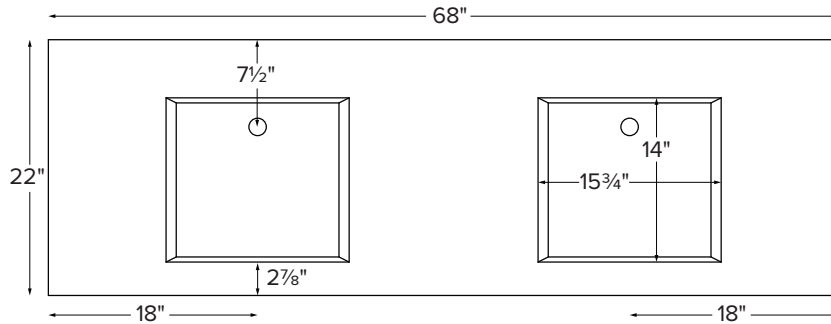

68" Modern Vanity

Model # CP801-68

68" x 22" x 34"

Due to the nature of this product, it is not offered in custom sizes. Measurements are $\pm 1/2$ " and are subject to change without notice. Data herein supersedes all previous prior to publication date indicated below.

CONSTRUCTION AND STANDARD FEATURES

- 68" Modern Top includes the Petra 1 bowl (5/4" depth).
- Double-bowl design; 1.5" drain opening.
- The top is one-piece construction using SculptureStone® material, which is solid through and through.
- This material is non-porous, stain, mold and mildew-resistant, making cleaning and maintenance easy.
- Same material and color all the way through, with minor variations due to use of natural minerals.
- Palmer legs systems are fabricated from solid brass tubing and components.
- All leg fittings are precision machined, not cast, from solid rod.
- Metal finishes are architectural grade, polished and plated to perfection.
- Five-Year Limited Residential Warranty for MTI tops and Palmer console leg system.

Size and Style	Details	Top Finish	Part #	List Price
68" Modern without shelves	<u>Top:</u> Double Petra 1 bowls <u>Legs:</u> Palmer Studio 1.5 Legs standard in chrome finish	Matte White	CP801-68MT	\$10,400
		Gloss White	CP801-68GL	\$11,275
68" Modern with shelves	<u>Top:</u> Double Petra 1 bowls <u>Legs:</u> Palmer Studio 1.5 Legs standard in chrome finish <u>Shelf:</u> Two shelves made of SculptureStone, each measuring 30" x 16 ³ / ₈ "	Matte White	CPS801-68MT	\$12,520
		Gloss White	CPS801-68GL	\$13,725