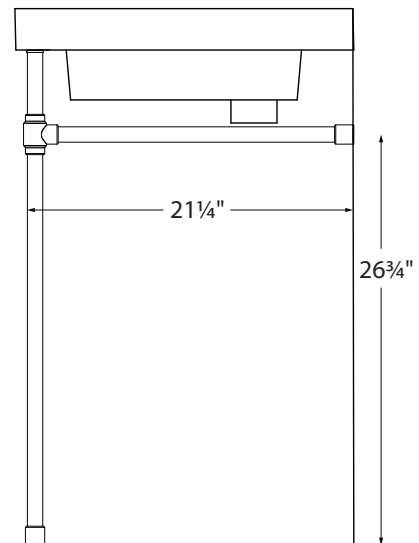

36" Modern Vanity

Model # CP801-36

36" x 22" x 34.5"

Due to the nature of this product, it is not offered in custom sizes. Measurements are  $\pm 1/2"$  and are subject to change without notice. Data herein supersedes all previous prior to publication date indicated below.

**CONSTRUCTION AND STANDARD FEATURES**

- 36" Modern Top includes the Petra 1 bowl (5/4" depth).
- Single-bowl design; 1.5" drain opening.
- The top is one-piece construction using SculptureStone® material, which is solid through and through.
- This material is non-porous, stain, mold and mildew-resistant, making cleaning and maintenance easy.
- Same material and color all the way through, with minor variations due to use of natural minerals.
- Palmer legs systems are fabricated from solid brass tubing and components.
- All leg fittings are precision machined, not cast, from solid rod.
- Metal finishes are architectural grade, polished and plated to perfection.
- Five-Year Limited Residential Warranty for MTI tops and Palmer console leg system.

Size and Style	Details	Top Finish	Part #	List Price
36" Modern without shelf	<u>Top:</u> Petra 1 bowl <u>Legs:</u> Palmer Studio 1.0 Legs standard in chrome finish	Matte White	CP801-36MT	<b>\$4,915</b>
		Gloss White	CP801-36GL	<b>\$5,470</b>
36" Modern with shelf	<u>Top:</u> Petra 1 bowl <u>Legs:</u> Palmer Studio 1.0 Legs standard in chrome finish <u>Shelf:</u> Made of SculptureStone, measures 32" x 17½"	Matte White	CPS801-36MT	<b>\$6,035</b>
		Gloss White	CPS801-36GL	<b>\$6,945</b>