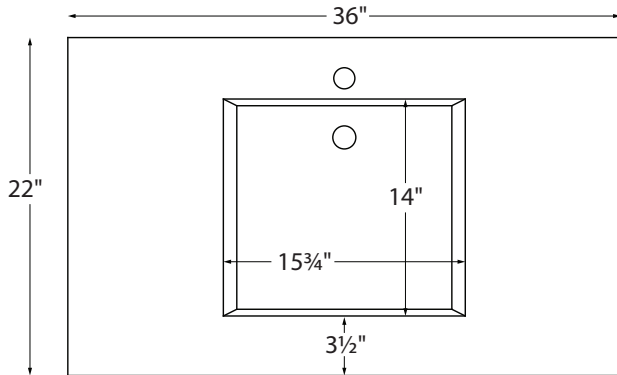

36" Modern Vanity

Model # CP801-36

36" x 22" x 34.5"

Due to the nature of this product, it is not offered in custom sizes. Measurements are  $\pm 1/2"$  and are subject to change without notice. Data herein supersedes all previous prior to publication date indicated below.

**CONSTRUCTION AND STANDARD FEATURES**

- 36" Modern Top includes the Petra 1 bowl (5/4" depth).
- Single-bowl design; 1.5" drain opening.
- The top is one-piece construction using SculptureStone® material, which is solid through and through.
- This material is non-porous, stain, mold and mildew-resistant, making cleaning and maintenance easy.
- Same material and color all the way through, with minor variations due to use of natural minerals.
- Palmer legs systems are fabricated from solid brass tubing and components.
- All leg fittings are precision machined, not cast, from solid rod.
- Metal finishes are architectural grade, polished and plated to perfection.
- Five-Year Limited Residential Warranty for MTI tops and Palmer console leg system.

Size and Style	Details	Top Finish	Part #	List Price
36" Modern without shelf	<u>Top:</u> Petra 1 bowl <u>Legs:</u> Palmer Studio 1.0 Legs standard in chrome finish	Matte White	CP801-36MT	<b>\$4,915</b>
		Gloss White	CP801-36GL	<b>\$5,470</b>
36" Modern with shelf	<u>Top:</u> Petra 1 bowl <u>Legs:</u> Palmer Studio 1.0 Legs standard in chrome finish <u>Shelf:</u> Made of SculptureStone, measures 32" x 17½"	Matte White	CPS801-36MT	<b>\$6,035</b>
		Gloss White	CPS801-36GL	<b>\$6,945</b>