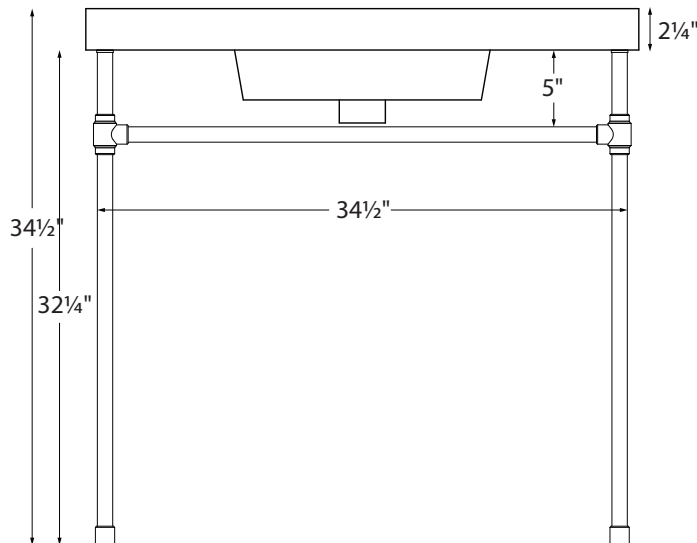

36" Modern Vanity

Model # CP801-36

36" x 22" x 34.5"

Due to the nature of this product, it is not offered in custom sizes. Measurements are  $\pm 1/2"$  and are subject to change without notice. Data herein supersedes all previous prior to publication date indicated below.

**CONSTRUCTION AND STANDARD FEATURES**

- 36" Modern Top includes the Petra 1 bowl (5/4" depth).
- Single-bowl design; 1.5" drain opening.
- The top is one-piece construction using SculptureStone® material, which is solid through and through.
- This material is non-porous, stain, mold and mildew-resistant, making cleaning and maintenance easy.
- Same material and color all the way through, with minor variations due to use of natural minerals.
- Palmer legs systems are fabricated from solid brass tubing and components.
- All leg fittings are precision machined, not cast, from solid rod.
- Metal finishes are architectural grade, polished and plated to perfection.
- Five-Year Limited Residential Warranty for MTI tops and Palmer console leg system.

Size and Style	Details	Top Finish	Part #	List Price
36" Modern without shelf	<u>Top:</u> Petra 1 bowl <u>Legs:</u> Palmer Studio 1.0 Legs standard in chrome finish	Matte White	CP801-36MT	<b>\$4,915</b>
		Gloss White	CP801-36GL	<b>\$5,470</b>
36" Modern with shelf	<u>Top:</u> Petra 1 bowl <u>Legs:</u> Palmer Studio 1.0 Legs standard in chrome finish <u>Shelf:</u> Made of SculptureStone, measures 32" x 17½"	Matte White	CPS801-36MT	<b>\$6,035</b>
		Gloss White	CPS801-36GL	<b>\$6,945</b>