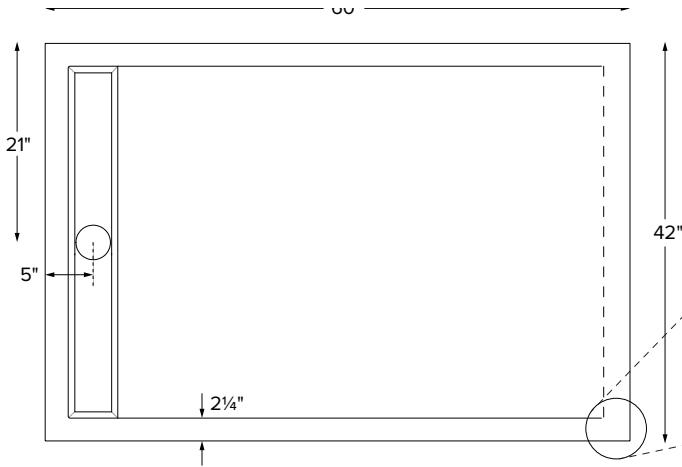

Artesa

Hidden drain cover is removable for access.

60" x 42" x 1.6875"
MULTI, LOW-PROFILE THRESHOLD textured floor
End Drain
Mineral Composite
191 lbs / 87 kg

Model #	Texture	Description	Color / Finish	MSRP
SBC6042	Pizarra	Matching Pizarra hidden drain cover	White Matte	\$2,380
SBC6042V			Optional Color	

Options Must be ordered at time of purchase

Finish/Color (no charge)	
Matte White (MWH)	Matte Black (MBK)
Matte Gray (MGY)	Sand (SND)

Accessories

Teak Shower Seat	
Premium	
Natural Stainless (TK-SSEAT2416BNS)	\$3,035
High-Polished Stainless (TK-SSEAT2416BHP)	\$3,465
Standard	
Natural Stainless (TK-SSEAT2215NS)	\$1,125
High-Polished Stainless (TK-SSEAT2215HP)	\$1,575
Teak Bath Mat (TKMAT3018) \$815 Measures 30" x 17.5" x 1"	
Custom sizes also available. Contact MTI for details.	

Recommended Drain Kits

Oatey 42099
Westbrass D206P

ORDERING AND INSTALLATION

- Include tile flange thickness when planning framed shower base opening.
- 3.5" drain opening pre-drilled.
- Drain cover included. Check packaging carefully.
- Designed to install on a flat, level subfloor. See installation instructions.
- All bases are in accordance with CSA B45.5/IAPMO Z124 standard and compliant with ASTM C 1028-07 coefficient of friction.

• Options and accessories may be packaged inside the box. Always check packaging before discarding.
 • All product measurements are ±1/2".
 • Specifications and configurations are subject to change without notice.
 • Measurements herein supersede all others published prior to publication date below.