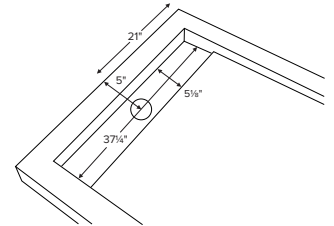

Artesa

Hidden drain cover is removable for access.

60" x 42" x 1.6875"
MULTI, LOW-PROFILE THRESHOLD textured floor
End Drain
Mineral Composite
191 lbs / 87 kg

Model #	Texture	Description	Color / Finish	MSRP
SBC6042	Pizarra	Matching Pizarra hidden drain cover	White Matte	\$2,380
SBC6042V			Optional Color	

Options Must be ordered at time of purchase

Finish/Color (no charge)	
Matte White (MWH)	Matte Black (MBK)
Matte Gray (MGY)	Sand (SND)

Accessories

Teak Shower Seat	
Premium	
Natural Stainless (TK-SSEAT2416BNS)	\$3,035
High-Polished Stainless (TK-SSEAT2416BHP)	\$3,465
Standard	
Natural Stainless (TK-SSEAT2215NS)	\$1,125
High-Polished Stainless (TK-SSEAT2215HP)	\$1,575
Teak Bath Mat (TKMAT3018) \$815 Measures 30" x 17.5" x 1"	
Custom sizes also available. Contact MTI for details.	

Recommended Drain Kits

Oatey 42099
Westbrass D206P

ORDERING AND INSTALLATION

- Include tile flange thickness when planning framed shower base opening.
- 3.5" drain opening pre-drilled.
- Drain cover included. Check packaging carefully.
- Designed to install on a flat, level subfloor. See installation instructions.
- All bases are in accordance with CSA B45.5/IAPMO Z124 standard and compliant with ASTM C 1028-07 coefficient of friction.

• Options and accessories may be packaged inside the box. Always check packaging before discarding.
 • All product measurements are ±1/2".
 • Specifications and configurations are subject to change without notice.
 • Measurements herein supersede all others published prior to publication date below.