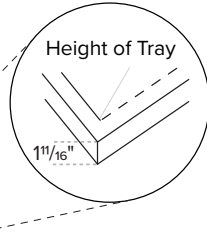

Artesa

Hidden drain cover is removable for access.

60" x 42" x 1.6875"
MULTI, LOW-PROFILE THRESHOLD textured floor
End Drain
Mineral Composite
191 lbs / 87 kg

Model #	Texture	Description	Color / Finish	MSRP
SBC6042	Pizarra	Matching Pizarra hidden drain cover	White Matte	\$2,380
SBC6042V			Optional Color	