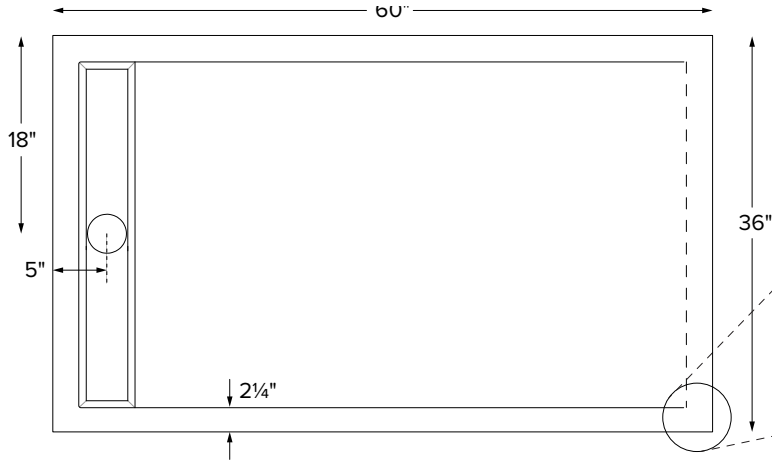

Artesa

60" x 36" x 1.6875"
MULTI, LOW-PROFILE THRESHOLD textured floor
End Drain
Mineral Composite
165 lbs / 75 kg

Model #	Texture	Description	Color / Finish	MSRP
SBC6036	Pizarra	Matching Pizarra hidden drain cover	White Matte	\$2,350
SBC6036V			Optional Color	

Teak Bath Mat (TKMAT3018) \$815 Measures 30" x 17.5" x 1"
Custom sizes also available. Contact MTI for details.

Recommended Drain Kits

- Oatey 42099
- Westbrass D206P

ORDERING AND INSTALLATION

- Include tile flange thickness when planning framed shower base opening.
- 3.5" drain opening pre-drilled.
- Drain cover included. Check packaging carefully.
- Designed to install on a flat, level subfloor. See installation instructions.
- All bases are in accordance with CSA B45.5/IAPMO Z124 standard and compliant with ASTM C 1028-07 coefficient of friction.

• Options and accessories may be packaged inside the box. Always check packaging before discarding.
 • All product measurements are ±1/2".
 • Specifications and configurations are subject to change without notice.
 • Measurements herein supersede all others published prior to publication date below.