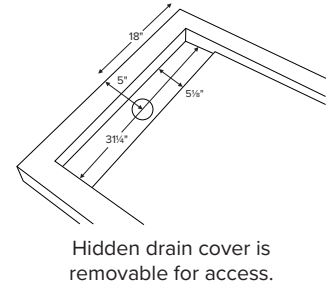

Artesa

60" x 36" x 1.6875"
MULTI, LOW-PROFILE THRESHOLD textured floor
End Drain
Mineral Composite
165 lbs / 75 kg

Model #	Texture	Description	Color / Finish	MSRP
SBC6036	Pizarra	Matching Pizarra hidden drain cover	White Matte	\$2,350
SBC6036V			Optional Color	

Teak Bath Mat (TKMAT3018) \$815 Measures 30" x 17.5" x 1"
Custom sizes also available. Contact MTI for details.

Recommended Drain Kits

- Oatey 42099
- Westbrass D206P

ORDERING AND INSTALLATION

- Include tile flange thickness when planning framed shower base opening.
- 3.5" drain opening pre-drilled.
- Drain cover included. Check packaging carefully.
- Designed to install on a flat, level subfloor. See installation instructions.
- All bases are in accordance with CSA B45.5/IAPMO Z124 standard and compliant with ASTM C 1028-07 coefficient of friction.

• Options and accessories may be packaged inside the box. Always check packaging before discarding.
 • All product measurements are ±1/2".
 • Specifications and configurations are subject to change without notice.
 • Measurements herein supersede all others published prior to publication date below.