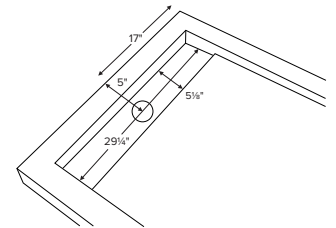

Artesa

Hidden drain cover is removable for access.

60" x 34" x 1.6875"
MULTI, LOW-PROFILE THRESHOLD textured floor
End Drain
Mineral Composite
156 lbs / 71 kg

Model #	Texture	Description	Color / Finish	MSRP
SBC6034	Pizarra	Matching Pizarra hidden drain cover	White Matte	\$2,350
SBC6034V			Optional Color	

Options <small>Must be ordered at time of purchase</small>	
Finish/Color (no charge) Matte White (MWH) Matte Gray (MGY)	Matte Black (MBK) Sand (SND)

Accessories
Teak Shower Seat Premium Natural Stainless (TK-SSEAT2416BNS) \$3,035 High-Polished Stainless (TK-SSEAT2416BHP) \$3,465 Standard Natural Stainless (TK-SSEAT2215NS) \$1,125 High-Polished Stainless (TK-SSEAT2215HP) \$1,575
Teak Bath Mat (TKMAT3018) \$815 Measures 30" x 17.5" x 1" Custom sizes also available. Contact MTI for details.

ORDERING AND INSTALLATION

- Include tile flange thickness when planning framed shower base opening.
- 3.5" drain opening pre-drilled.
- Drain cover included. Check packaging carefully.
- Designed to install on a flat, level subfloor. See installation instructions.
- All bases are in accordance with CSA B45.5/IAPMO Z124 standard and compliant with ASTM C 1028-07 coefficient of friction.