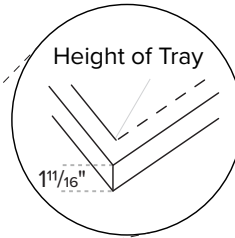

Artesa

Hidden drain cover is removable for access.

60" x 34" x 1.6875"
MULTI, LOW-PROFILE THRESHOLD textured floor
End Drain
Mineral Composite
156 lbs / 71 kg

Model #	Texture	Description	Color / Finish	MSRP
SBC6034	Pizarra	Matching Pizarra hidden drain cover	White Matte	\$2,350
SBC6034V			Optional Color	