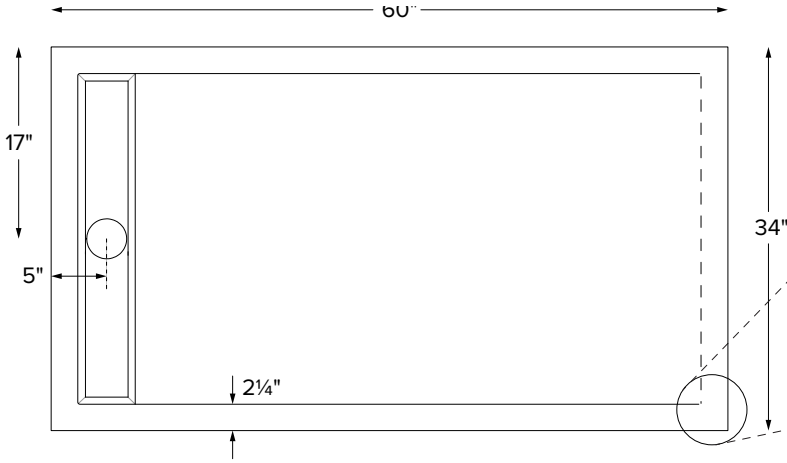

Artesa

Hidden drain cover is removable for access.

60" x 34" x 1.6875"
MULTI, LOW-PROFILE THRESHOLD textured floor
End Drain
Mineral Composite
156 lbs / 71 kg

Model #	Texture	Description	Color / Finish	MSRP
SBC6034	Pizarra	Matching Pizarra hidden drain cover	White Matte	\$2,350
SBC6034V			Optional Color	

Options <small>Must be ordered at time of purchase</small>	
Finish/Color (no charge) Matte White (MWH) Matte Gray (MGY)	Matte Black (MBK) Sand (SND)

Accessories
Teak Shower Seat Premium Natural Stainless (TK-SSEAT2416BNS) \$3,035 High-Polished Stainless (TK-SSEAT2416BHP) \$3,465 Standard Natural Stainless (TK-SSEAT2215NS) \$1,125 High-Polished Stainless (TK-SSEAT2215HP) \$1,575
Teak Bath Mat (TKMAT3018) \$815 Measures 30" x 17.5" x 1" Custom sizes also available. Contact MTI for details.

ORDERING AND INSTALLATION

- Include tile flange thickness when planning framed shower base opening.
- 3.5" drain opening pre-drilled.
- Drain cover included. Check packaging carefully.
- Designed to install on a flat, level subfloor. See installation instructions.
- All bases are in accordance with CSA B45.5/IAPMO Z124 standard and compliant with ASTM C 1028-07 coefficient of friction.

Recommended Drain Kits
Oatey 42099 Westbrass D206P

• Options and accessories may be packaged inside the box. Always check packaging before discarding.
• All product measurements are ±1/2".
• Specifications and configurations are subject to change without notice.
• Measurements herein supersede all others published prior to publication date below.