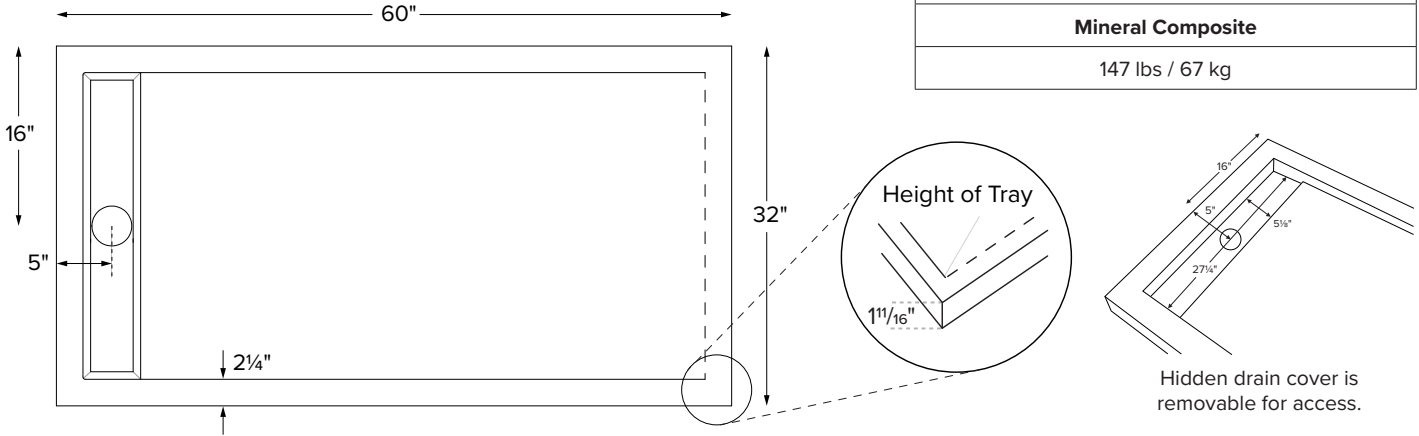

Artesa

60" x 32" x 1.6875"
MULTI, LOW-PROFILE THRESHOLD textured floor
End Drain
Mineral Composite
147 lbs / 67 kg

Model #	Texture	Description	Color / Finish	MSRP
SBC6032	Pizarra	Matching Pizarra hidden drain cover	White Matte	\$2,300
SBC6032V			Optional Color	

Options Must be ordered at time of purchase

Finish/Color (no charge)	
Matte White (MWH)	Matte Black (MBK)
Matte Gray (MGY)	Sand (SND)

Accessories

Teak Shower Seat	
Premium	
Natural Stainless (TK-SSEAT2416BNS)	\$3,035
High-Polished Stainless (TK-SSEAT2416BHP)	\$3,465
Standard	
Natural Stainless (TK-SSEAT2215NS)	\$1,125
High-Polished Stainless (TK-SSEAT2215HP)	\$1,575
Teak Bath Mat (TKMAT3018) \$815 Measures 30" x 17.5" x 1"	
Custom sizes also available. Contact MTI for details.	

Recommended Drain Kits	
Oatey 42099	
Westbrass D206P	

ORDERING AND INSTALLATION

- Include tile flange thickness when planning framed shower base opening.
- 3.5" drain opening pre-drilled.
- Drain cover included. Check packaging carefully.
- Designed to install on a flat, level subfloor. See installation instructions.
- All bases are in accordance with CSA B45.5/IAPMO Z124 standard and compliant with ASTM C 1028-07 coefficient of friction.

• Options and accessories may be packaged inside the box. Always check packaging before discarding.
 • All product measurements are ±1/2".
 • Specifications and configurations are subject to change without notice.
 • Measurements herein supersede all others published prior to publication date below.