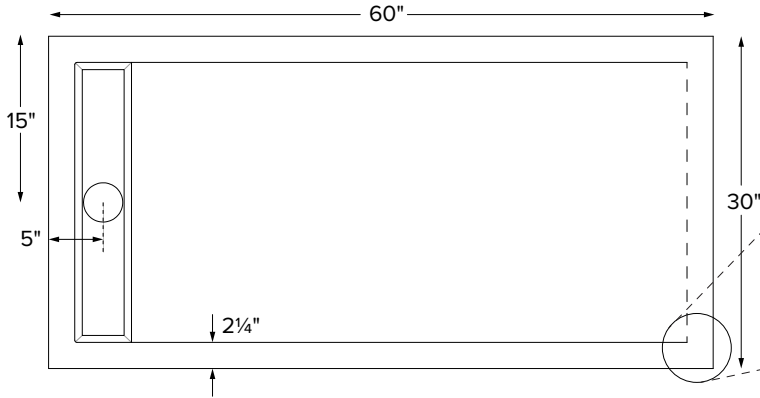

Cosmopolitan Collection Shower Bases

Artesa

60" x 30" x 1.6875"
MULTI, LOW-PROFILE THRESHOLD textured floor
End Drain
Mineral Composite
139 lbs / 63 kg

Hidden drain cover is removable for access.

Model #	Texture	Description	Color / Finish	MSRP
SBC6030	Pizarra	Matching Pizarra hidden drain cover	White Matte	\$2,260
SBC6030V			Optional Color	

Options <small>Must be ordered at time of purchase</small>	
Finish/Color (no charge) Matte White (MWH) Matte Gray (MGY)	Matte Black (MBK) Sand (SND)

Accessories
Teak Shower Seat Premium Natural Stainless (TK-SSEAT2416BNS) \$3,035 High-Polished Stainless (TK-SSEAT2416BHP) \$3,465 Standard Natural Stainless (TK-SSEAT2215NS) \$1,125 High-Polished Stainless (TK-SSEAT2215HP) \$1,575
Teak Bath Mat (TKMAT3018) \$815 Measures 30" x 17.5" x 1" Custom sizes also available. Contact MTI for details.

Recommended Drain Kits
Oatey 42099 Westbrass D206P

ORDERING AND INSTALLATION

- Include tile flange thickness when planning framed shower base opening.
- 3.5" drain opening pre-drilled.
- Drain cover included. Check packaging carefully.
- Designed to install on a flat, level subfloor. See installation instructions.
- All bases are in accordance with CSA B45.5/IAPMO Z124 standard and compliant with ASTM C 1028-07 coefficient of friction.

- Options and accessories may be packaged inside the box. Always check packaging before discarding.
- All product measurements are $\pm 1/2"$.
- Specifications and configurations are subject to change without notice.
- Measurements herein supersede all others published prior to publication date below.