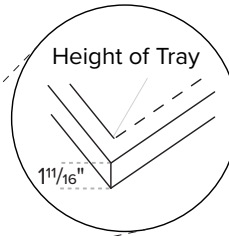

Cosmopolitan Collection Shower Bases

Artesa

60" x 30" x 1.6875"
MULTI, LOW-PROFILE THRESHOLD textured floor
End Drain
Mineral Composite
139 lbs / 63 kg

Hidden drain cover is removable for access.

Model #	Texture	Description	Color / Finish	MSRP
SBC6030	Pizarra	Matching Pizarra hidden drain cover	White Matte	\$2,260
SBC6030V			Optional Color	