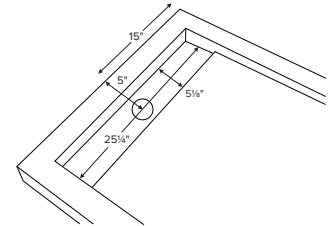

Cosmopolitan Collection Shower Bases

Artesa

60" x 30" x 1.6875"
MULTI, LOW-PROFILE THRESHOLD textured floor
End Drain
Mineral Composite
139 lbs / 63 kg

Hidden drain cover is removable for access.

Model #	Texture	Description	Color / Finish	MSRP
SBC6030	Pizarra	Matching Pizarra hidden drain cover	White Matte	\$2,260
SBC6030V			Optional Color	

Options <small>Must be ordered at time of purchase</small>	
Finish/Color (no charge) Matte White (MWH) Matte Gray (MGY)	Matte Black (MBK) Sand (SND)

Accessories
Teak Shower Seat Premium Natural Stainless (TK-SSEAT2416BNS) \$3,035 High-Polished Stainless (TK-SSEAT2416BHP) \$3,465 Standard Natural Stainless (TK-SSEAT2215NS) \$1,125 High-Polished Stainless (TK-SSEAT2215HP) \$1,575
Teak Bath Mat (TKMAT3018) \$815 Measures 30" x 17.5" x 1" Custom sizes also available. Contact MTI for details.

Recommended Drain Kits
Oatey 42099 Westbrass D206P

ORDERING AND INSTALLATION

- Include tile flange thickness when planning framed shower base opening.
- 3.5" drain opening pre-drilled.
- Drain cover included. Check packaging carefully.
- Designed to install on a flat, level subfloor. See installation instructions.
- All bases are in accordance with CSA B45.5/IAPMO Z124 standard and compliant with ASTM C 1028-07 coefficient of friction.

- Options and accessories may be packaged inside the box. Always check packaging before discarding.
- All product measurements are $\pm 1/2"$.
- Specifications and configurations are subject to change without notice.
- Measurements herein supersede all others published prior to publication date below.