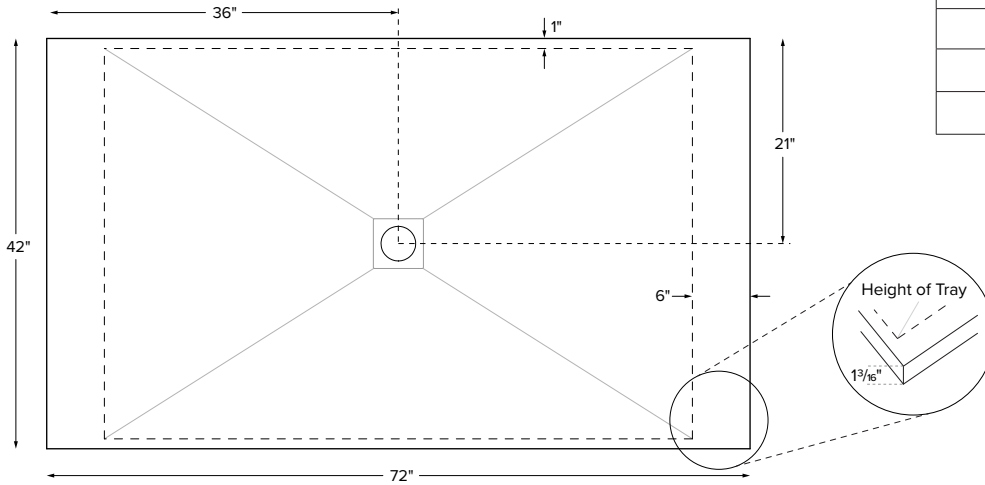

Cosmopolitan Collection Shower Bases

Centrar

72" x 42" x 1.1875"
MULTI, LOW-PROFILE THRESHOLD textured floor
Center Drain
Mineral Composite
195 lbs / 88 kg

Model #	Texture	Description	Color / Finish	MSRP
SBB7242	Pizarra	Matching Pizarra hidden drain cover	White Matte	\$2,515
SBB7242V			Optional Color	

Teak Bath Mat (TKMAT3018) \$815 Measures 30" x 17.5" x 1"
Custom sizes also available. Contact MTI for details.

Recommended Drain Kits

Oatey 42099
Westbrass D206P

ORDERING AND INSTALLATION

- Include tile flange thickness when planning framed shower base opening.
- 3.5" drain opening pre-drilled.
- Drain cover included. Check packaging carefully.
- Designed to install on a flat, level subfloor. See installation instructions.
- All bases are in accordance with CSA B45.5/IAPMO Z124 standard and compliant with ASTM C 1028-07 coefficient of friction.

- Options and accessories may be packaged inside the box. Always check packaging before discarding.
- All product measurements are $\pm 1/2"$.
- Specifications and configurations are subject to change without notice.
- Measurements herein supersede all others published prior to publication date below.