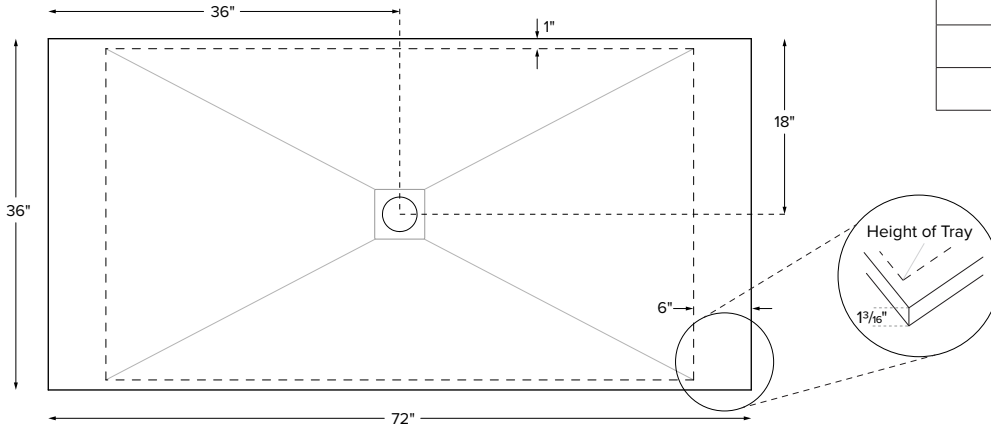

## Centrar

72" x 36" x 1.1875"
MULTI, LOW-PROFILE THRESHOLD textured floor
Center Drain
<b>Mineral Composite</b>
165 lbs / 75 kg

Model #	Texture	Description	Color / Finish	MSRP
SBB7236	Pizarra	Matching Pizarra hidden drain cover	White Matte	<b>\$2,415</b>
SBB7236V			Optional Color	