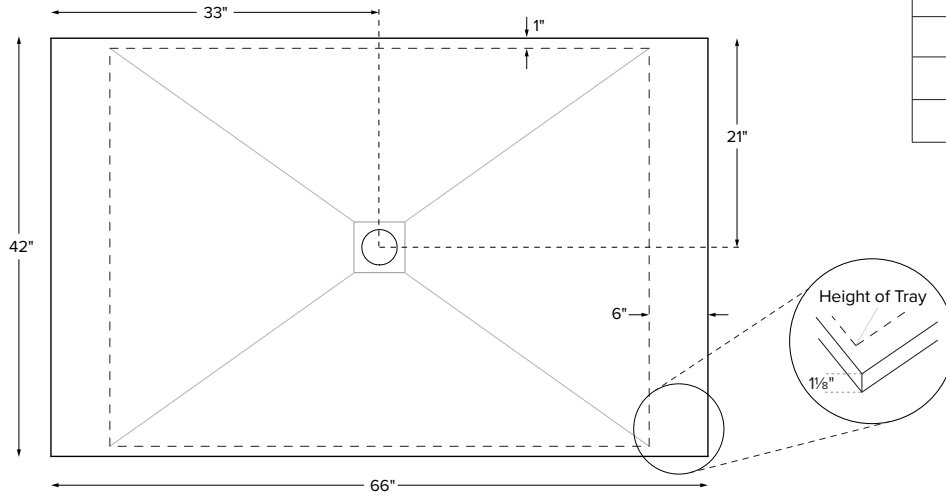

Centrar

66" x 42" x 1.125"
MULTI, LOW-PROFILE THRESHOLD textured floor
Center Drain
<b>Mineral Composite</b>
170 lbs / 77 kg

Model #	Texture	Description	Color / Finish	MSRP
SBB6642	Pizarra	Matching Pizarra hidden drain cover	White Matte	<b>\$2,395</b>
SBB6642V			Optional Color	

**Teak Bath Mat (TKMAT3018) \$815** Measures 30" x 17.5" x 1"  
Custom sizes also available. Contact MTI for details.

**Recommended Drain Kits**

- Oatey 42099
- Westbrass D206P

**ORDERING AND INSTALLATION**