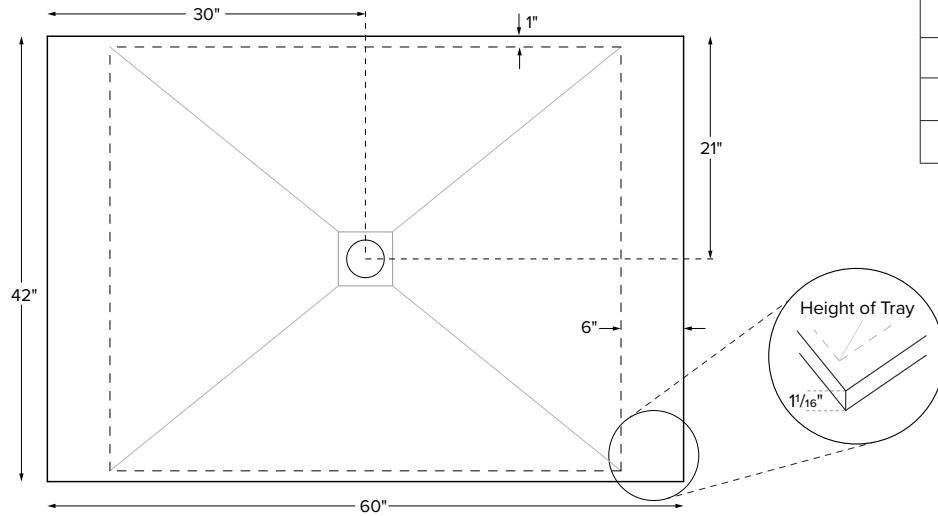

Centrar

60" x 42" x 1.1"
MULTI, LOW-PROFILE THRESHOLD textured floor
Center Drain
Mineral Composite
150 lbs / 68 kg

Model #	Texture	Description	Color / Finish	MSRP
SBB6042	Pizarra	Matching Pizarra hidden drain cover	White Matte	\$2,300
SBB6042V			Optional Color	

Options <small>Must be ordered at time of purchase</small>	
Finish/Color (no charge) Matte White (MWH) Matte Gray (MGY)	Matte Black (MBK) Sand (SND)

Accessories
Teak Shower Seat Premium Natural Stainless (TK-SSEAT2416BNS) \$3,035 High-Polished Stainless (TK-SSEAT2416BHP) \$3,465 Standard Natural Stainless (TK-SSEAT2215NS) \$1,125 High-Polished Stainless (TK-SSEAT2215HP) \$1,575
Teak Bath Mat (TKMAT3018) \$815 Measures 30" x 17.5" x 1" Custom sizes also available. Contact MTI for details.

ORDERING AND INSTALLATION

- Include tile flange thickness when planning framed shower base opening.
- 3.5" drain opening pre-drilled.
- Drain cover included. Check packaging carefully.
- Designed to install on a flat, level subfloor. See installation instructions.
- All bases are in accordance with CSA B45.5/IAPMO Z124 standard and compliant with ASTM C 1028-07 coefficient of friction.