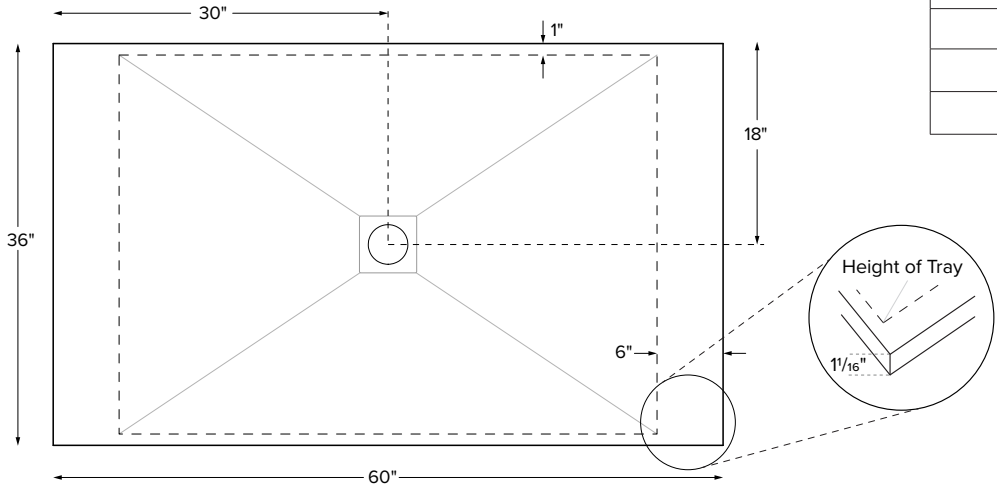

Cosmopolitan Collection Shower Bases

Centrar

60" x 36" x 1.1"
MULTI, LOW-PROFILE THRESHOLD textured floor
Center Drain
Mineral Composite
128 lbs / 58 kg

Model #	Texture	Description	Color / Finish	MSRP
SBB6036	Pizarra	Matching Pizarra hidden drain cover	White Matte	\$2,190
SBB6036V			Optional Color	

Teak Bath Mat (TKMAT3018) \$815 Measures 30" x 17.5" x 1"
Custom sizes also available. Contact MTI for details.

Recommended Drain Kits

Oatey 42099
Westbrass D206P

ORDERING AND INSTALLATION

- Include tile flange thickness when planning framed shower base opening.
- 3.5" drain opening pre-drilled.
- Drain cover included. Check packaging carefully.
- Designed to install on a flat, level subfloor. See installation instructions.
- All bases are in accordance with CSA B45.5/IAPMO Z124 standard and compliant with ASTM C 1028-07 coefficient of friction.

- Options and accessories may be packaged inside the box. Always check packaging before discarding.
- All product measurements are $\pm 1/2"$.
- Specifications and configurations are subject to change without notice.
- Measurements herein supersede all others published prior to publication date below.