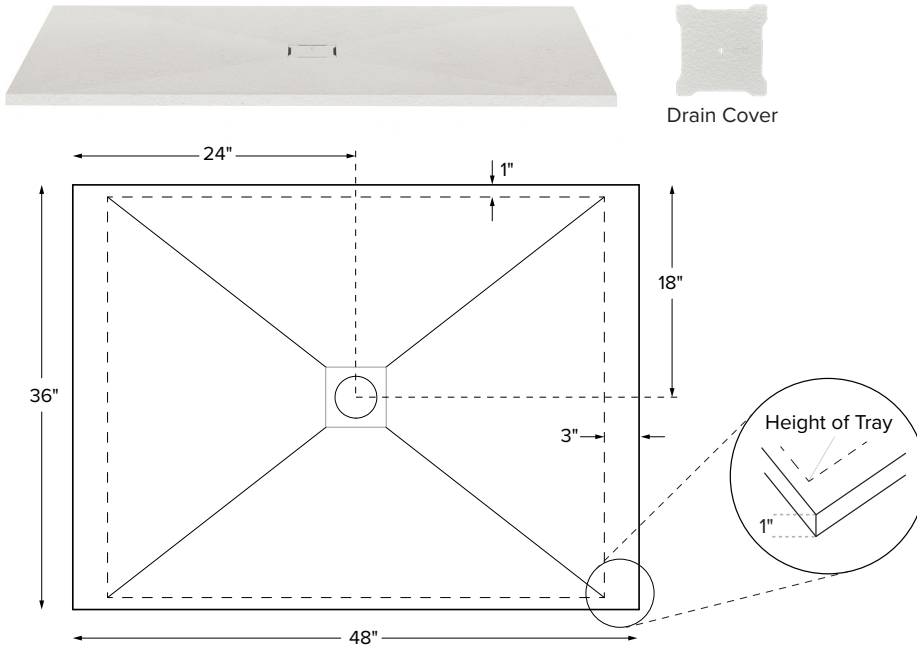

Centrar

48" x 36" x 1"
MULTI, LOW-PROFILE THRESHOLD textured floor
Center Drain
<b>Mineral Composite</b>
97 lbs / 44 kg

Model #	Texture	Description	Color / Finish	MSRP
SBB4836	Pizarra	Matching Pizarra hidden drain cover	White Matte	<b>\$1,920</b>
SBB4836V			Optional Color	

Options <small>Must be ordered at time of purchase</small>	
<b>Finish/Color (no charge)</b> Matte White (MWH) Matte Gray (MGY)	Matte Black (MBK) Sand (SND)

Accessories
<b>Teak Shower Seat</b> Premium Natural Stainless (TK-SSEAT2416BNS) <b>\$3,035</b> High-Polished Stainless (TK-SSEAT2416BHP) <b>\$3,465</b> Standard Natural Stainless (TK-SSEAT2215NS) <b>\$1,125</b> High-Polished Stainless (TK-SSEAT2215HP) <b>\$1,575</b>
<b>Teak Bath Mat (TKMAT3018) \$815</b> Measures 30" x 17.5" x 1" Custom sizes also available. Contact MTI for details.

Recommended Drain Kits
Oatey 42099 Westbrass D206P

**ORDERING AND INSTALLATION**

- Include tile flange thickness when planning framed shower base opening.
- 3.5" drain opening pre-drilled.
- Drain cover included. Check packaging carefully.
- Designed to install on a flat, level subfloor. See installation instructions.
- All bases are in accordance with CSA B45.5/IAPMO Z124 standard and compliant with ASTM C 1028-07 coefficient of friction.

• Options and accessories may be packaged inside the box. Always check packaging before discarding.  
• All product measurements are ±1/2".  
• Specifications and configurations are subject to change without notice.  
• Measurements herein supersede all others published prior to publication date below.