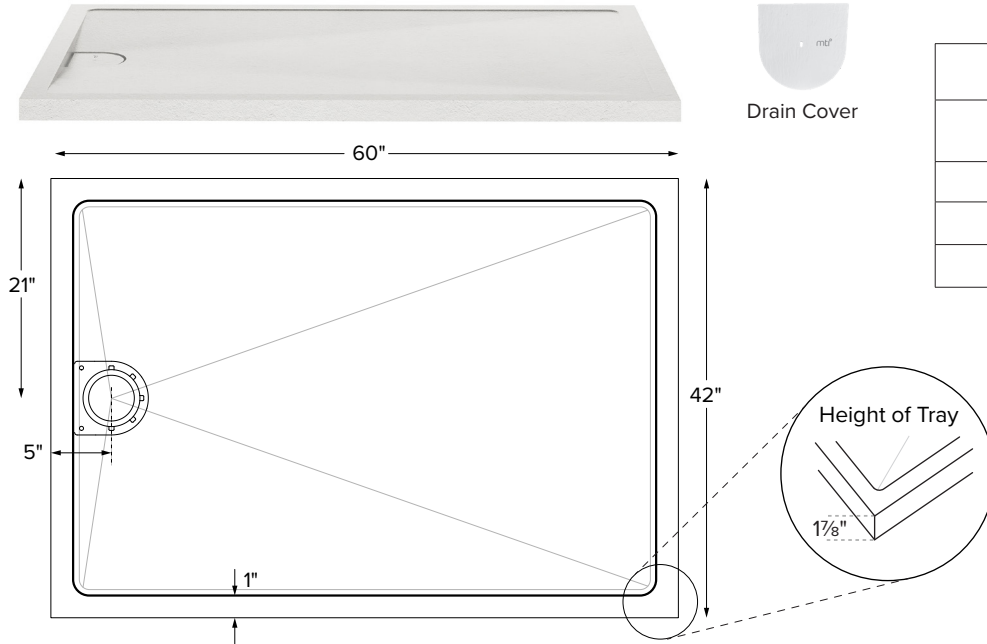

## Lado

60" x 42" x 1.875"
MULTI, LOW-PROFILE THRESHOLD textured floor
End Drain
<b>Mineral Composite</b>
230 lbs / 104 kg

Model #	Texture	Description	Color / Finish	MSRP
SBA6042	Lastra	Matching Lastra hidden drain cover	White Matte	<b>\$2,300</b>
SBA6042V			Optional Color	