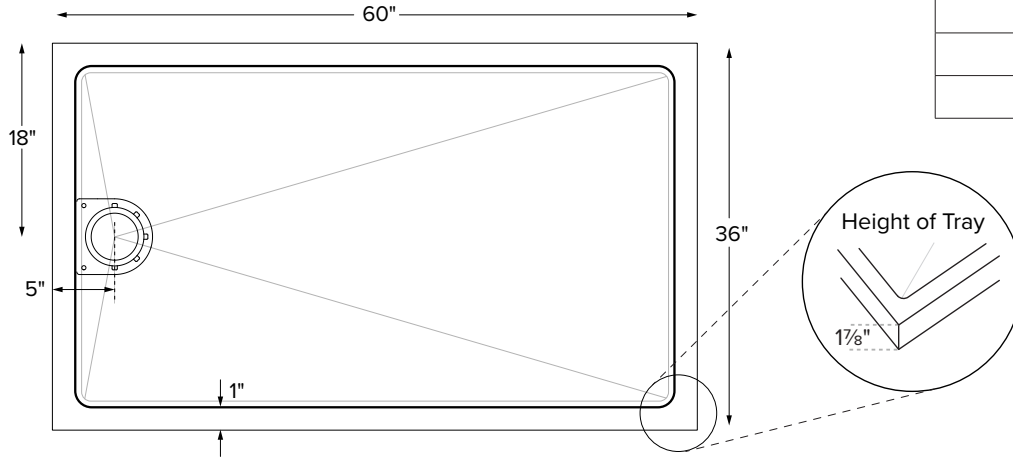

Cosmopolitan Collection Shower Bases

Lado

60" x 36" x 1.875"
MULTI, LOW-PROFILE THRESHOLD textured floor
End Drain
Mineral Composite
200 lbs / 91 kg

Model #	Texture	Description	Color / Finish	MSRP
SBA6036	Lastra	Matching Lastra hidden drain cover	White Matte	\$2,190
SBA6036V			Optional Color	

Teak Bath Mat (TKMAT3018) \$815 Measures 30" x 17.5" x 1"
Custom sizes also available. Contact MTI for details.

Recommended Drain Kits

Oatey 42099
Westbrass D206P

ORDERING AND INSTALLATION

- Include tile flange thickness when planning framed shower base opening.
- 3.5" drain opening pre-drilled.
- Drain cover included. Check packaging carefully.
- Designed to install on a flat, level subfloor. See installation instructions.
- All bases are in accordance with CSA B45.5/IAPMO Z124 standard and compliant with ASTM C 1028-07 coefficient of friction.

- Options and accessories may be packaged inside the box. Always check packaging before discarding.
- All product measurements are $\pm 1/2"$.
- Specifications and configurations are subject to change without notice.
- Measurements herein supersede all others published prior to publication date below.