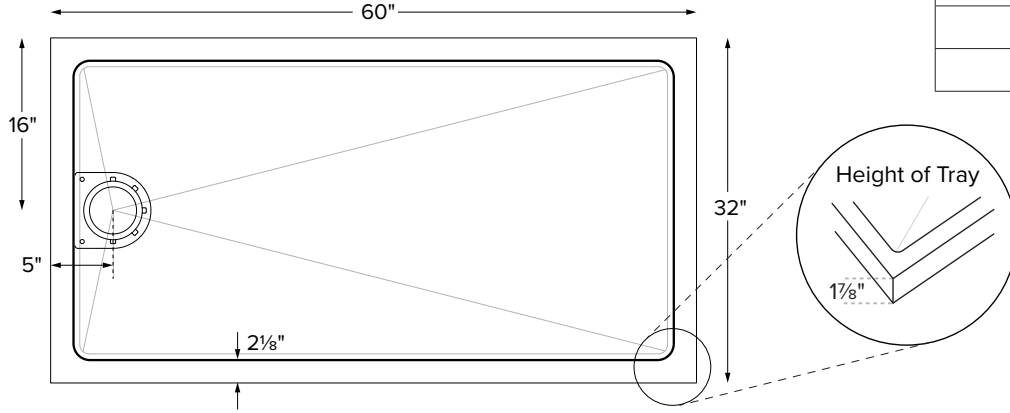

Cosmopolitan Collection Shower Bases

Lado

60" x 32" x 1.875"
MULTI, LOW-PROFILE THRESHOLD textured floor
End Drain
Mineral Composite
176 lbs / 80 kg

Model #	Texture	Description	Color / Finish	MSRP
SBA6032	Lastra	Matching Lastra hidden drain cover	White Matte	\$2,135
SBA6032V			Optional Color	

Teak Bath Mat (TKMAT3018) \$815 Measures 30" x 17.5" x 1"
Custom sizes also available. Contact MTI for details.

Recommended Drain Kits

Oatey 42099
Westbrass D206P

ORDERING AND INSTALLATION

- Include tile flange thickness when planning framed shower base opening.
- 3.5" drain opening pre-drilled.
- Drain cover included. Check packaging carefully.
- Designed to install on a flat, level subfloor. See installation instructions.
- All bases are in accordance with CSA B45.5/IAPMO Z124 standard and compliant with ASTM C 1028-07 coefficient of friction.

- Options and accessories may be packaged inside the box. Always check packaging before discarding.
- All product measurements are $\pm 1/2"$.
- Specifications and configurations are subject to change without notice.
- Measurements herein supersede all others published prior to publication date below.