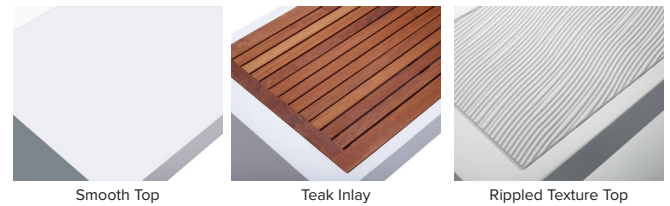

SculptureStone® Bench

GENERAL SPECIFICATIONS

Material - SculptureStone®
Optional Teak Inlay

Available with Waterfall or Parsons Style legs

| Length | Finish | Part # | Price | |
|--------|--------|------------|---------|---|
| 24" | Matte | CBT-2416MT | \$5,020 | Crate / Handling Fee Applies |
| | Gloss | CBT-2416GL | \$5,280 | |
| 30" | Matte | CBT-3016MT | \$5,245 | |
| | Gloss | CBT-3016GL | \$5,785 | |
| 36" | Matte | CBT-3616MT | \$5,490 | |
| | Gloss | CBT-3616GL | \$6,060 | |
| 42" | Matte | CBT-4216MT | \$5,720 | |
| | Gloss | CBT-4216GL | \$6,370 | |
| 48" | Matte | CBT-4816MT | \$6,290 | |
| | Gloss | CBT-4816GL | \$6,770 | |

| |
|---|
| Options Must be ordered at time of purchase |
| Colors White (CWH) No Charge Biscuit (CBIN) No Charge |
| Bench Style Parsons (CPVS) No Charge Waterfall (CWVS) \$680 |
| Top Options Smooth (CTXF) No Charge Teak Inlay (CTXT) No Charge Rippled (CTXR) \$210 |

Crate / Handling Fee Applies

- Available lengths: 24, 30, 36, 42 and 48".
- Comes standard 16" (w) x 20" (h).
- Parsons or Waterfall Style legs available.
- Smooth, textured, or teak inlay top options.
- New custom textures available.
- For best color match, order with Boutique Collection Tub or Shower Base.