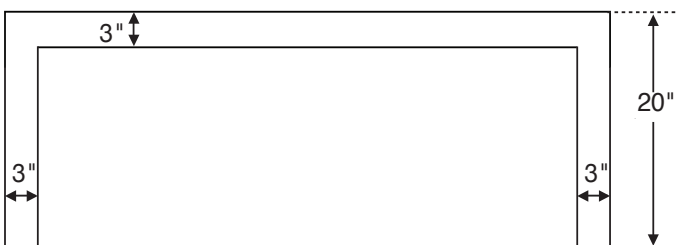

← Sizes 24" / 30" / 36" / 42" / 48" →