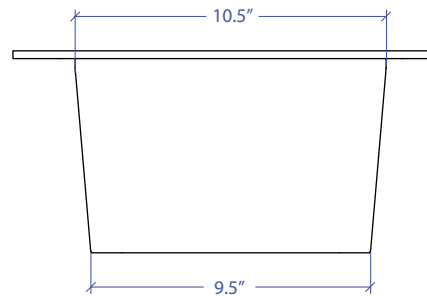

PROJECT INFORMATION			
Project			
Date	/	/	QTY
Specifier			
Contact			
Note			

ACCESSORIES