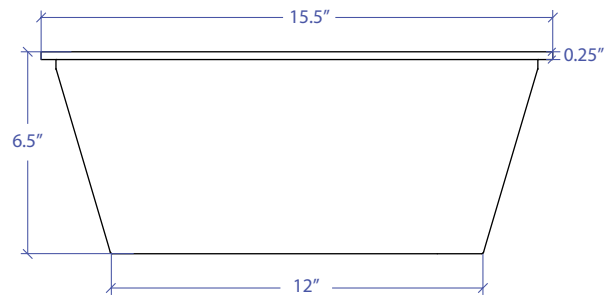

PROJECT INFORMATION			
Project			
Date	/	/	QTY
Specifier			
Contact			
Note			

ACCESSORIES