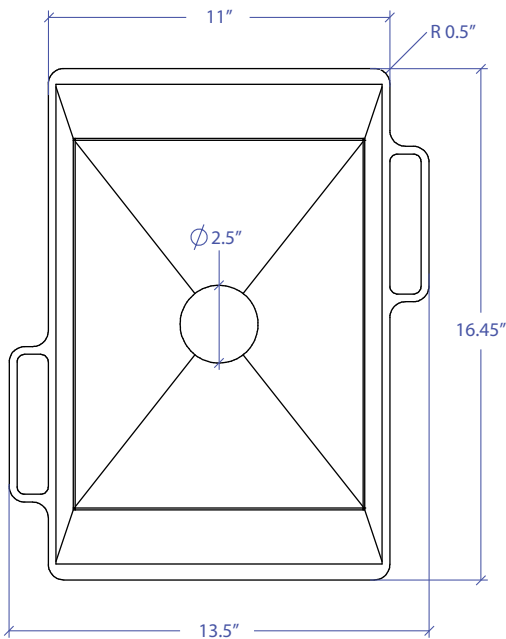

PROJECT INFORMATION			
Project			
Date	/	/	QTY
Specifier			
Contact			
Note			

ACCESSORIES