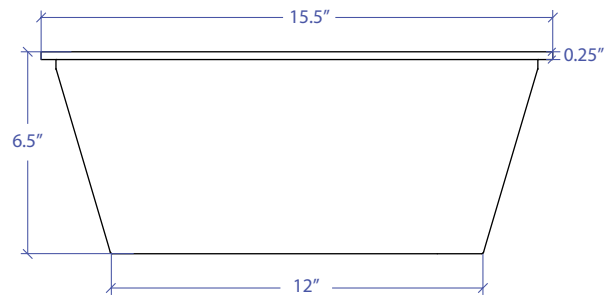

PROJECT INFORMATION			
Project			
Date	/	/	QTY
Specifier			
Contact			
Note