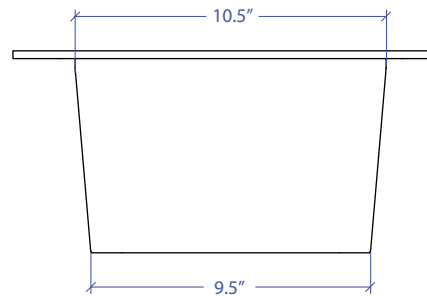

PROJECT INFORMATION			
Project			
Date	/	/	QTY
Specifier			
Contact			
Note