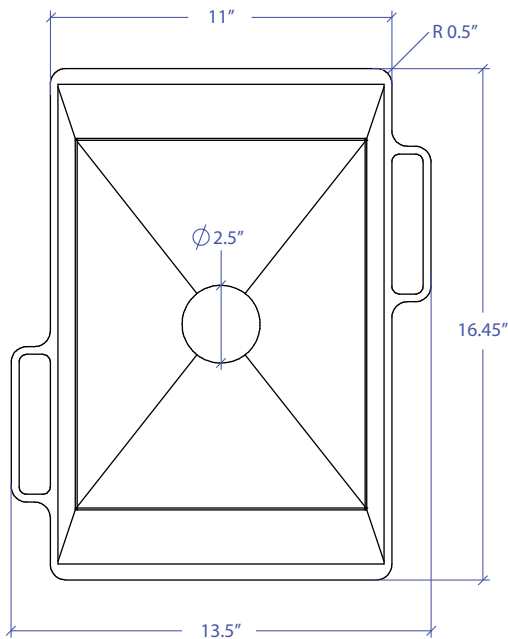

PROJECT INFORMATION			
Project			
Date	/	/	QTY
Specifier			
Contact			
Note