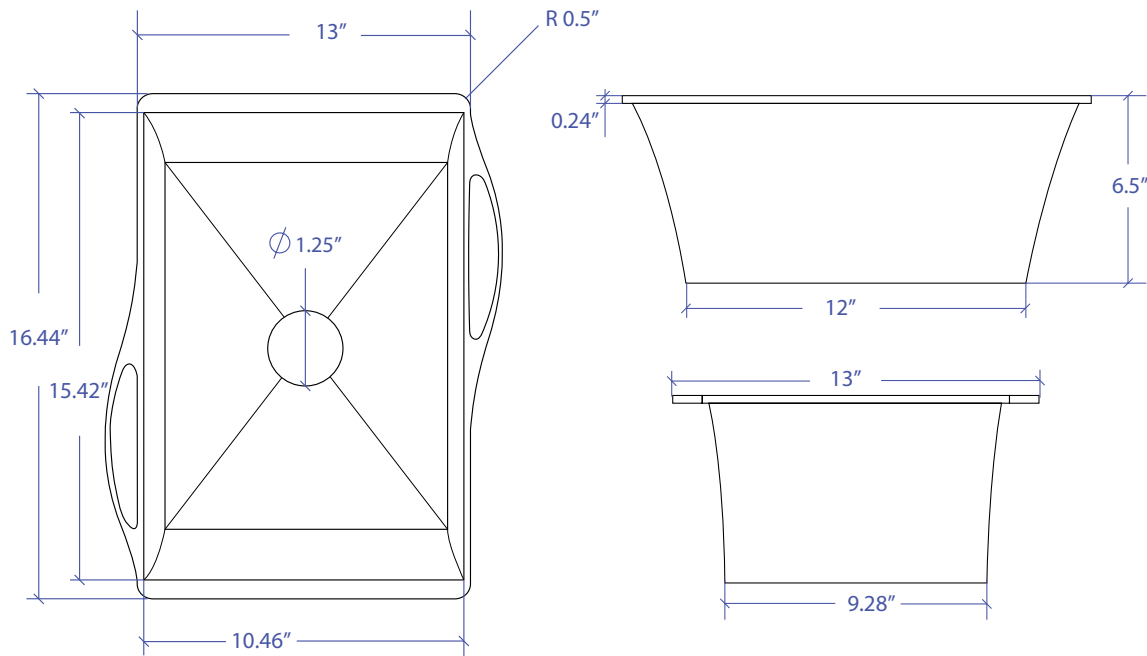

PROJECT INFORMATION			
Project			
Date	/	/	QTY
Specifier			
Contact			
Note