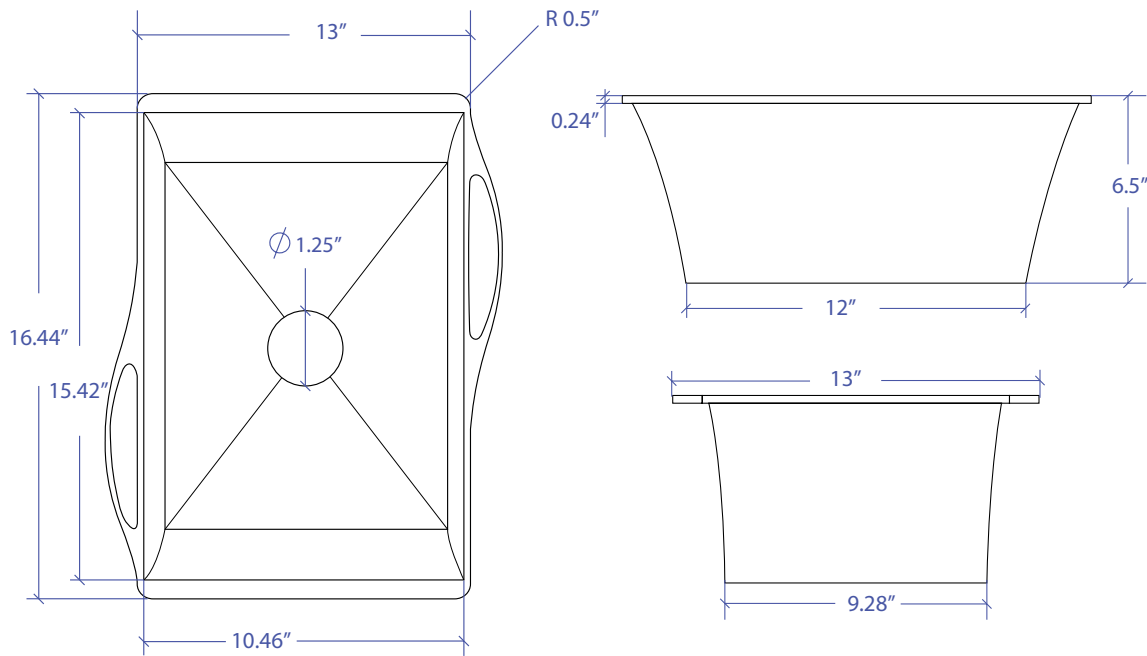

PROJECT INFORMATION			
Project			
Date	/ /	QTY	
Specifier			
Contact			
Note