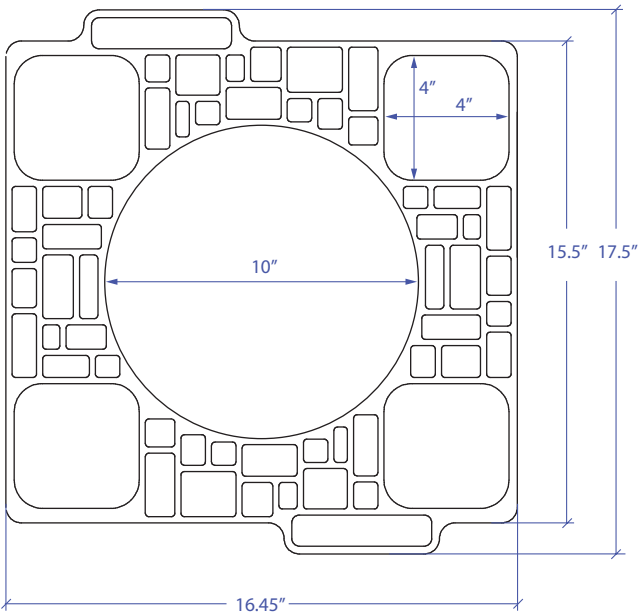

SALAD MIXER MWSMFLW-651GPSB

FEATURES

- 5 x Borosilicate Glass Bowl With Cover
- 1 x Stainless Steel Tray

TECHNICAL INFORMATION

- Tray: Solid 1/4" 304 Stainless Steel
- Glass Bowl: Borosilicate Glass

FINISHES

- Tray: Graphite PVD Satin Brushed
- Glass Bowl: Clear

INCLUDED ACCESSORIES

- 4 x 4-3/8" x 4-3/8" x 2" D Borosilicate Glass Bowl
- 1 x 10-1/2" x 4-1/4" D Borosilicate Glass Mixing Bowl

PROJECT INFORMATION			
Project			
Date	/ /	QTY	
Specifier			
Contact			
Note			