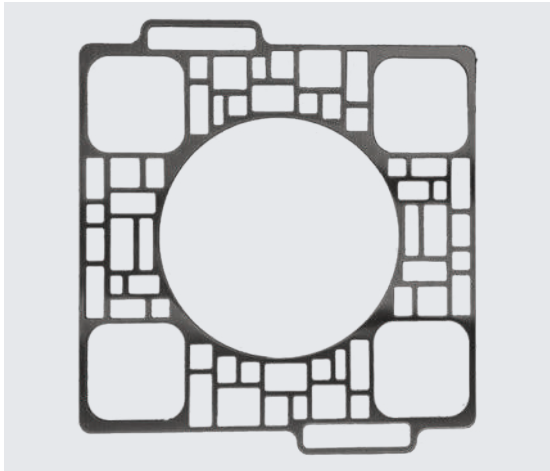

SALAD MIXER MWSMFLW-651GPSB

FEATURES

- 5 x Borosilicate Glass Bowl With Cover
- 1 x Stainless Steel Tray

TECHNICAL INFORMATION

- Tray: Solid 1/4" 304 Stainless Steel
- Glass Bowl: Borosilicate Glass

FINISHES

- Tray: Graphite PVD Satin Brushed
- Glass Bowl: Clear

INCLUDED ACCESSORIES

- 4 x 4-3/8" x 4-3/8" x 2" D Borosilicate Glass Bowl
- 1 x 10-1/2" x 4-1/4" D Borosilicate Glass Mixing Bowl

PROJECT INFORMATION			
Project			
Date	/ /	QTY	
Specifier			
Contact			
Note			