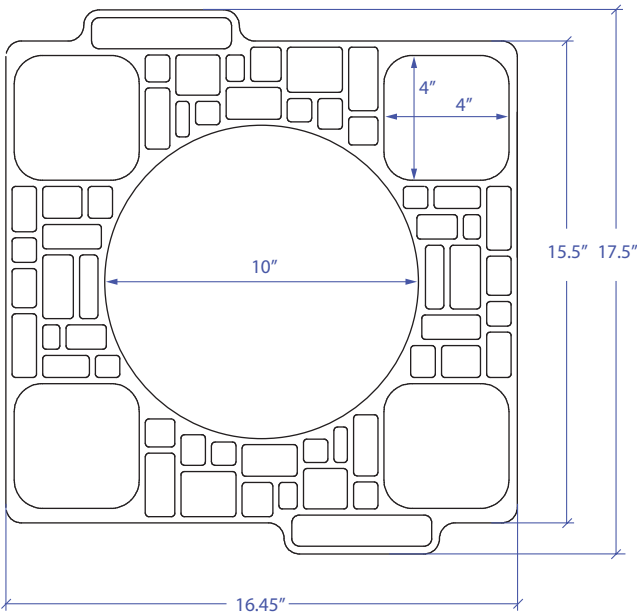

SALAD MIXER MWSMFLW-651GDSB

FEATURES

- 5 x Borosilicate Glass Bowl With Cover
- 1 x Stainless Steel Tray

TECHNICAL INFORMATION

- Tray: Solid 1/4" 304 Stainless Steel
- Glass Bowl: Borosilicate Glass

FINISHES

- Tray: Gold PVD Satin Brushed
- Glass Bowl: Clear

INCLUDED ACCESSORIES

- 4 x 4-3/8" x 4-3/8" x 2" D Borosilicate Glass Bowl
- 1 x 10-1/2" x 4-1/4" D Borosilicate Glass Mixing Bowl

PROJECT INFORMATION			
Project			
Date	/ /	QTY	
Specifier			
Contact			
Note			