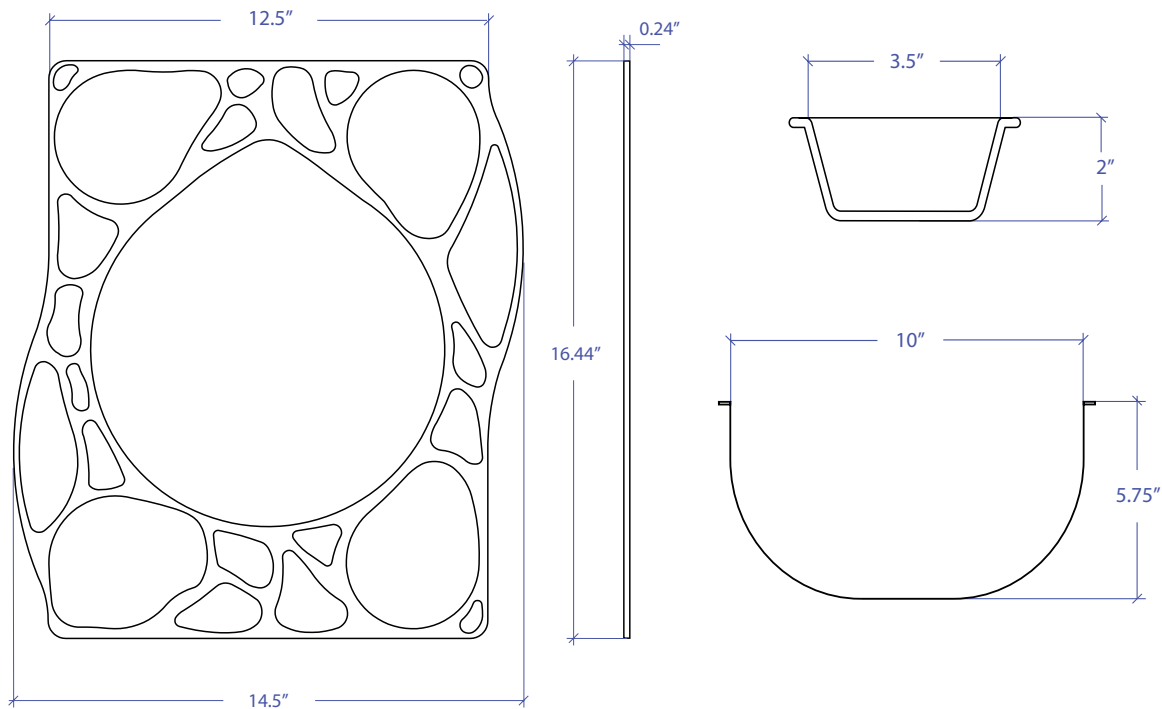

SALAD MIXER MWSM-651SB

• FEATURES

- 4 x 3.5" Borosilicate Glass Bowl With Cover
- 1 x 10" Stainless Steel Mixing Bowl
- 1 x Stainless Steel Tray

• TECHNICAL INFORMATION

- Tray: 0.24" 304 Stainless Steel Construction
- Glass Bowl: Borosilicate Glass
- Mixing Bowl: 304 Stainless Steel

• FINISHES

- Tray: Satin Brushed
- Glass Bowl: Clear
- Mixing Bowl: Polished

PROJECT INFORMATION			
Project			
Date	/ /	QTY	
Specifier			
Contact			
Note			