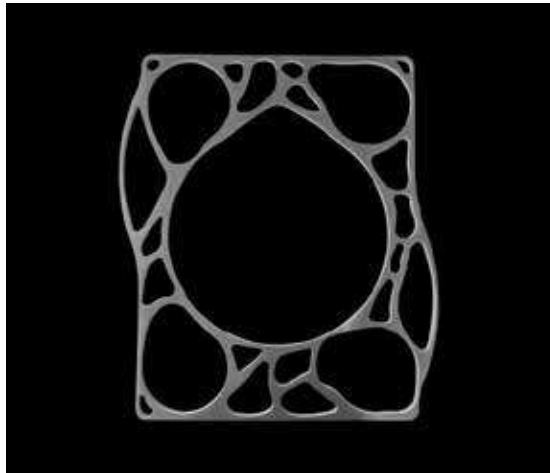

SALAD MIXER MWSM-651SB

• FEATURES

- 4 x 3.5" Borosilicate Glass Bowl With Cover
- 1 x 10" Stainless Steel Mixing Bowl
- 1 x Stainless Steel Tray

• TECHNICAL INFORMATION

- Tray: 0.24" 304 Stainless Steel Construction
- Glass Bowl: Borosilicate Glass
- Mixing Bowl: 304 Stainless Steel